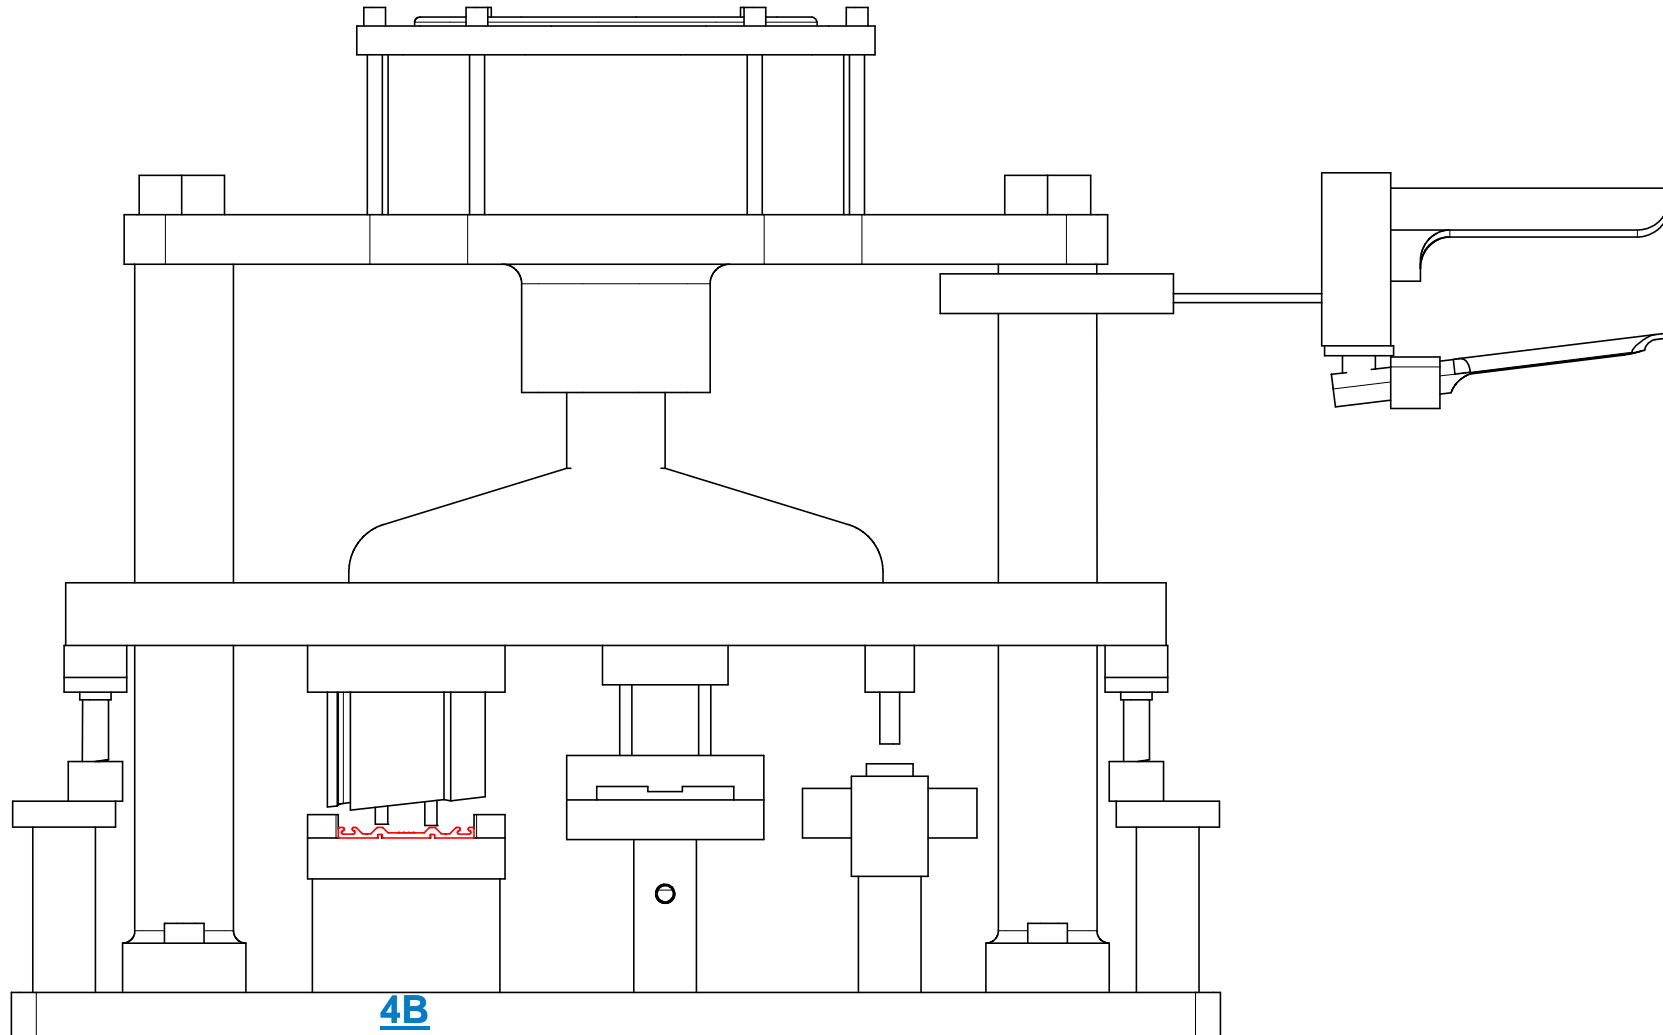

4B

171021
AR-1596