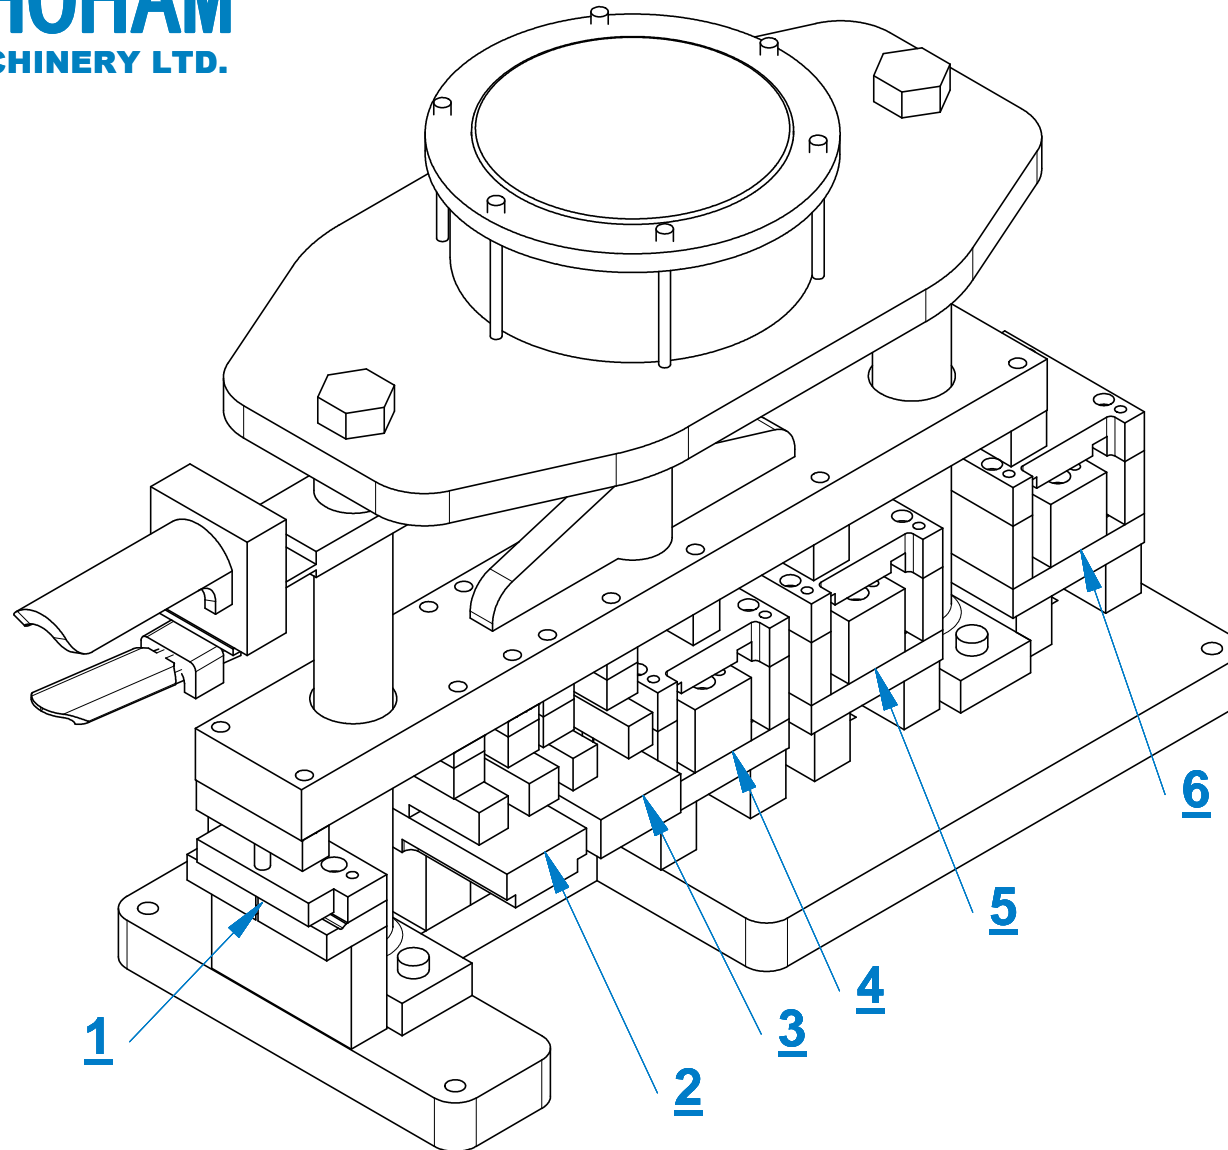

Pneumatic press No.1 for series TUBELITE 400CW / 400TU

1

120120

Pneumatic press No.1 for series TUBELITE 400CW / 400TU

Pneumatic press No.1 for series TUBELITE 400CW / 400TU

Pneumatic press No.2 for series TUBELITE 400CW / 400TU

1

120120

Pneumatic press No.2 for series TUBELITE 400CW / 400TU

Pneumatic press No.2 for series TUBELITE 400CW / 400TU

3

120120