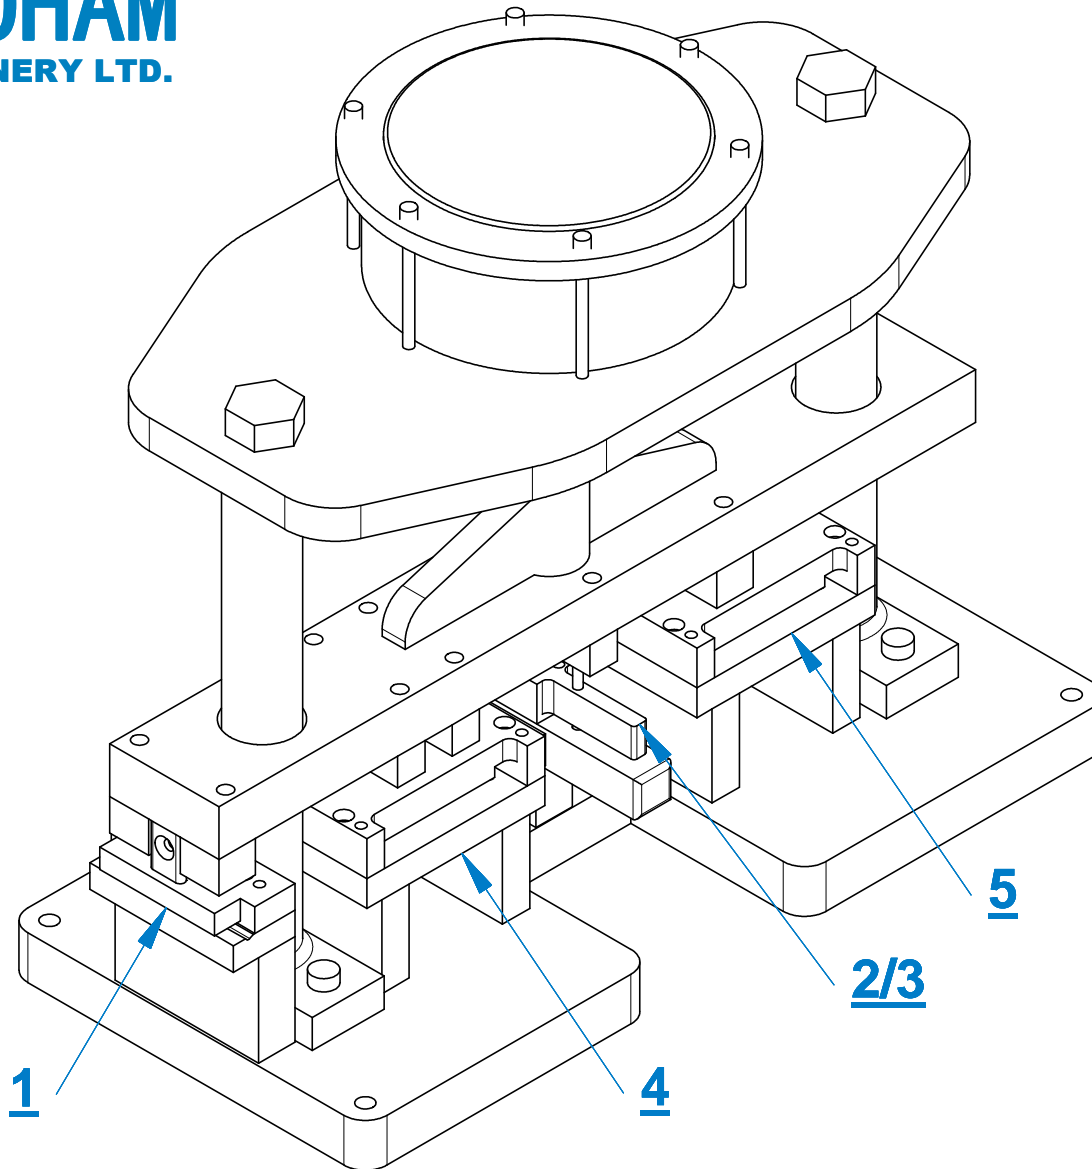

Pneumatic press No.1 for series TUBELITE 400CW / 400TU

1

120120

Pneumatic press No.1 for series TUBELITE 400CW / 400TU

Pneumatic press No.1 for series TUBELITE 400CW / 400TU

Pneumatic press No.2 for series TUBELITE 400CW / 400TU

1

120120

Pneumatic press No.2 for series TUBELITE 400CW / 400TU

Pneumatic press No.2 for series TUBELITE 400CW / 400TU

3

120120