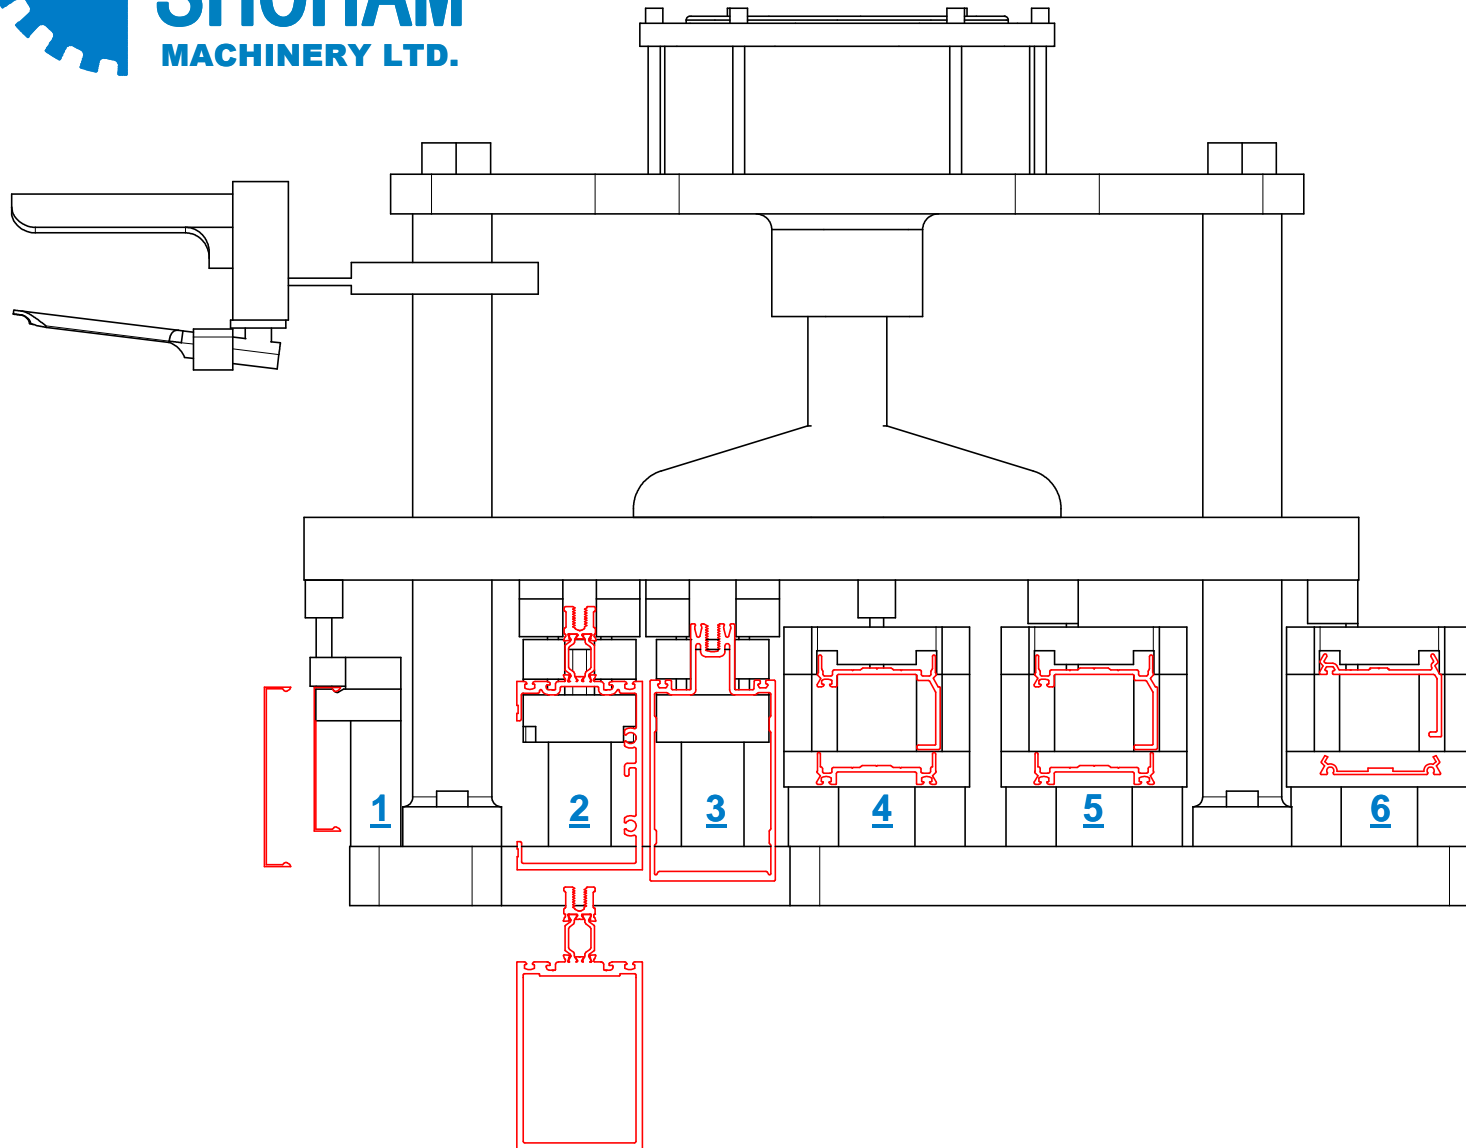

Pneumatic press No.1 for series TUBELITE 400CW / 400TU

1

120120

Pneumatic press No.1 for series TUBELITE 400CW / 400TU

Pneumatic press No.1 for series TUBELITE 400CW / 400TU

Pneumatic press No.2 for series TUBELITE 400CW / 400TU

1

120120

Pneumatic press No.2 for series TUBELITE 400CW / 400TU

Pneumatic press No.2 for series TUBELITE 400CW / 400TU

3

120120