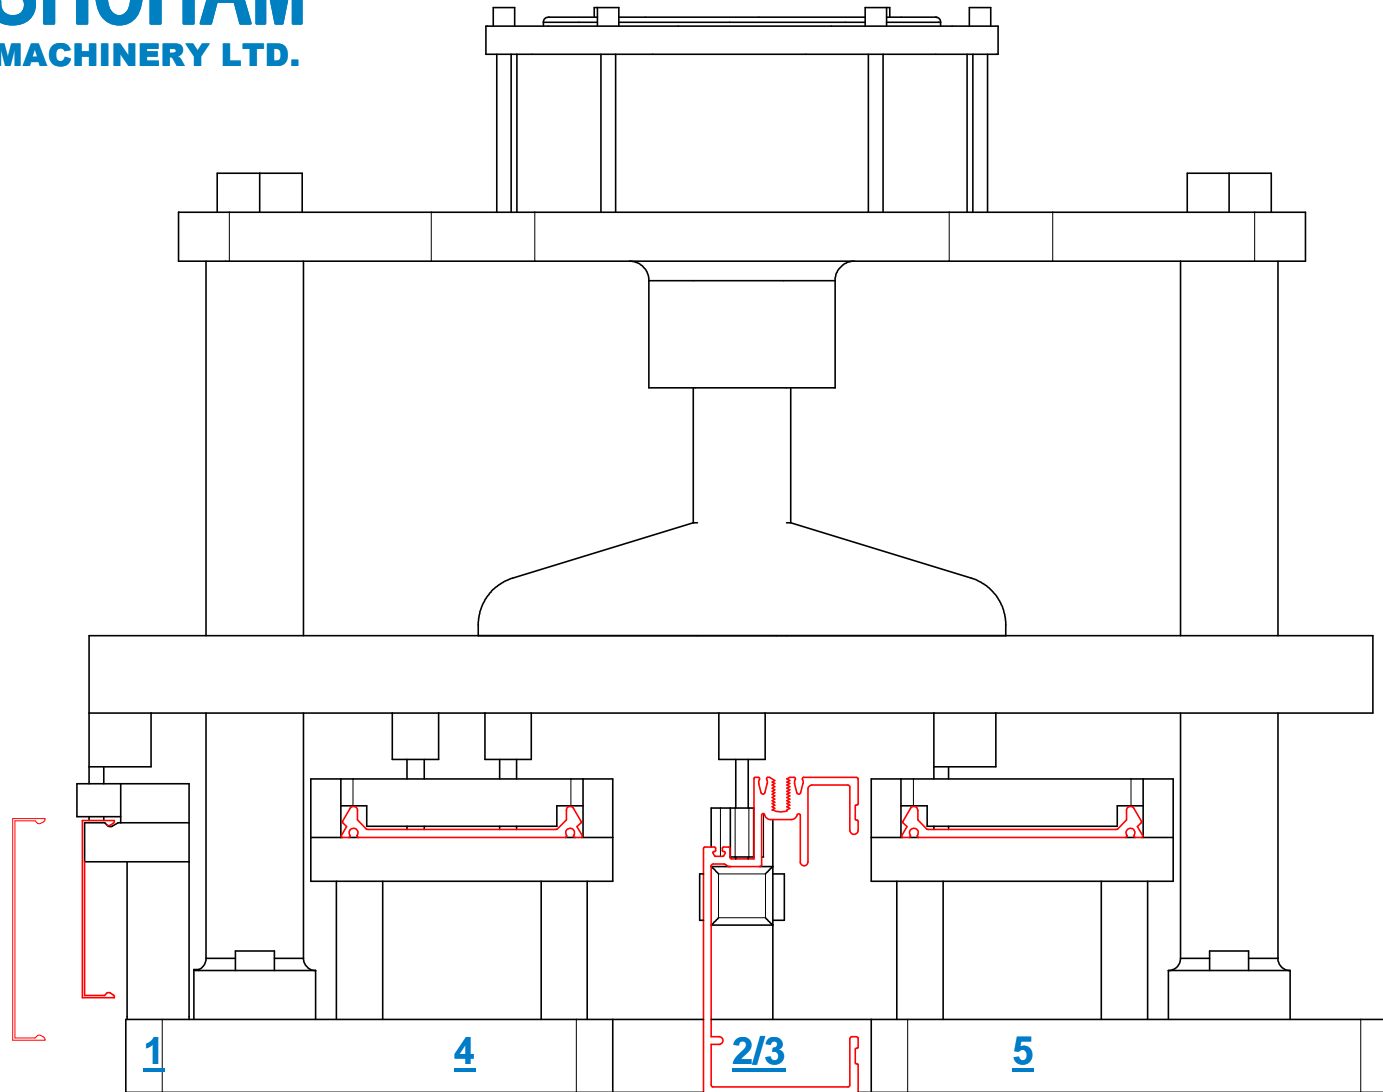

Pneumatic press No.1 for series TUBELITE 400CW / 400TU

1

120120

Pneumatic press No.1 for series TUBELITE 400CW / 400TU

Pneumatic press No.1 for series TUBELITE 400CW / 400TU

Pneumatic press No.2 for series TUBELITE 400CW / 400TU

1

120120

Pneumatic press No.2 for series TUBELITE 400CW / 400TU

Pneumatic press No.2 for series TUBELITE 400CW / 400TU

3

120120