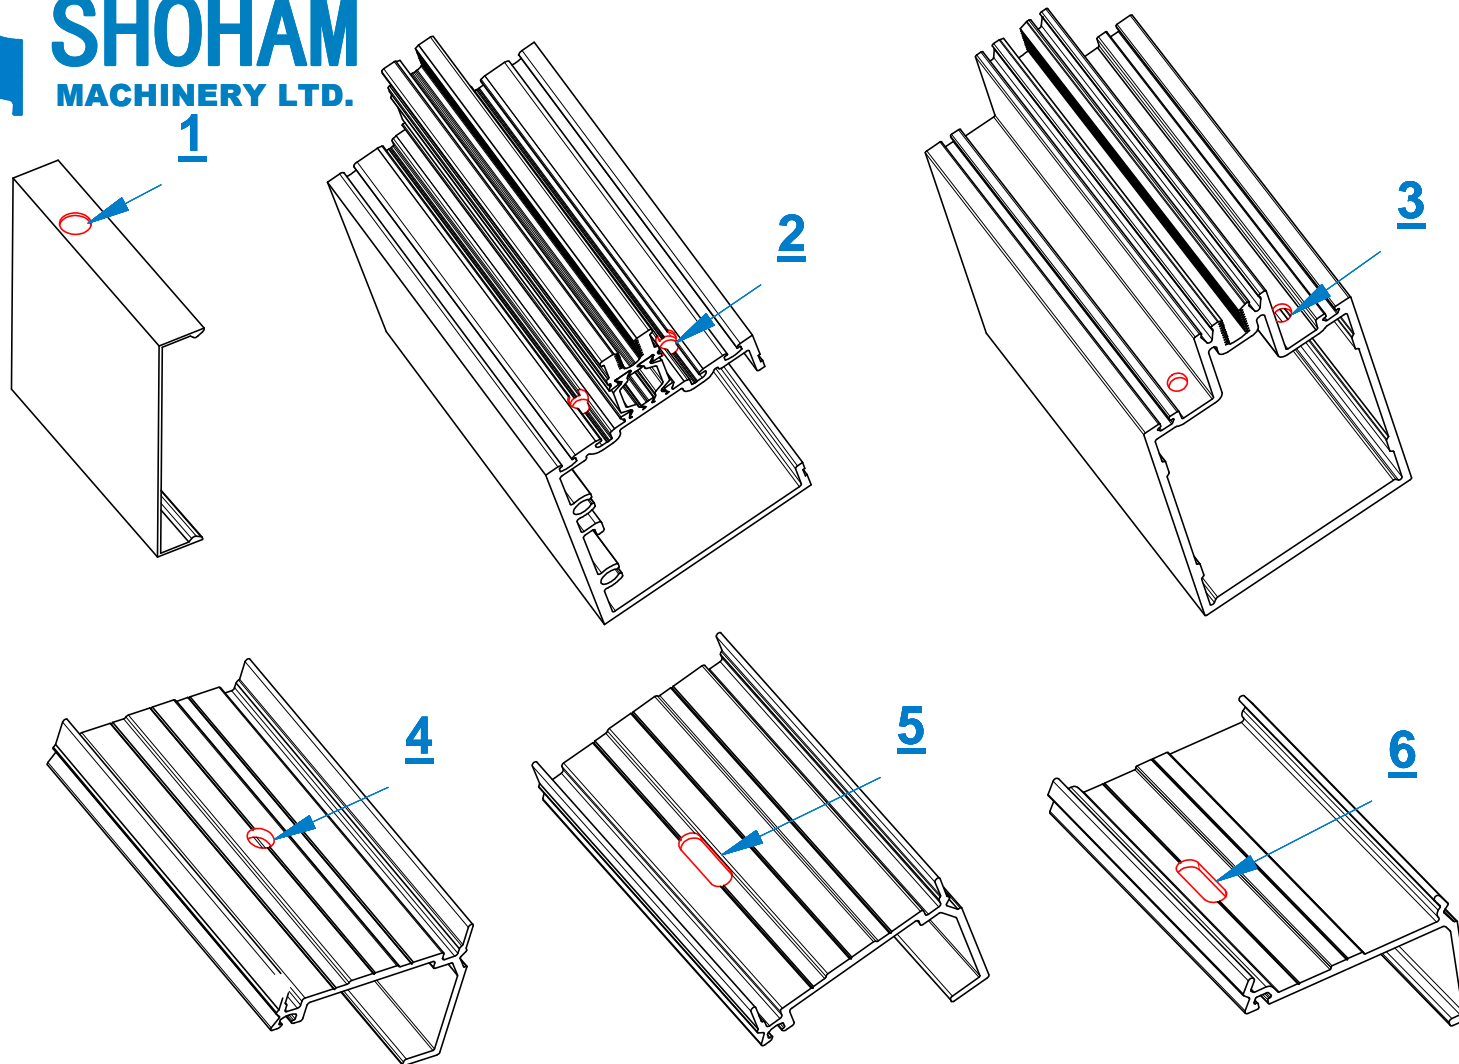

Pneumatic press No.1 for series TUBELITE 400CW / 400TU

1

120120

Pneumatic press No.1 for series TUBELITE 400CW / 400TU

Pneumatic press No.1 for series TUBELITE 400CW / 400TU

Pneumatic press No.2 for series TUBELITE 400CW / 400TU

1

120120

Pneumatic press No.2 for series TUBELITE 400CW / 400TU

Pneumatic press No.2 for series TUBELITE 400CW / 400TU

3

120120