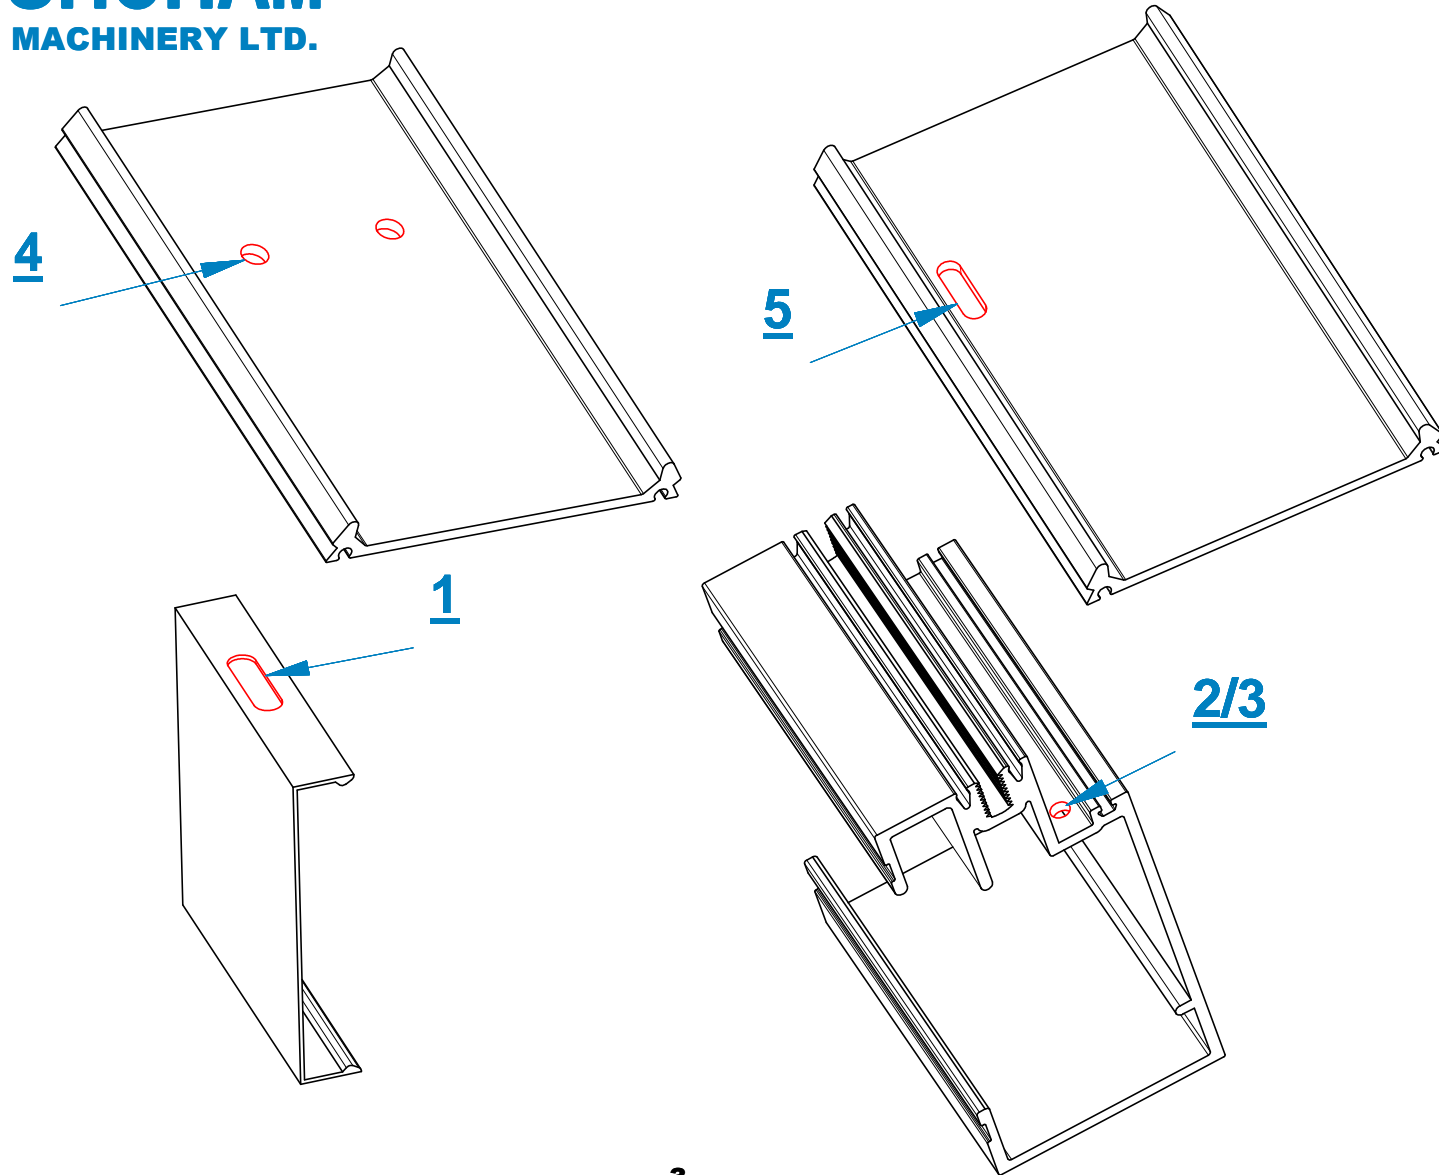

1

120120

Pneumatic press No.2 for series TUBELITE 400CW / 400TU

Pneumatic press No.2 for series TUBELITE 400CW / 400TU

3

120120