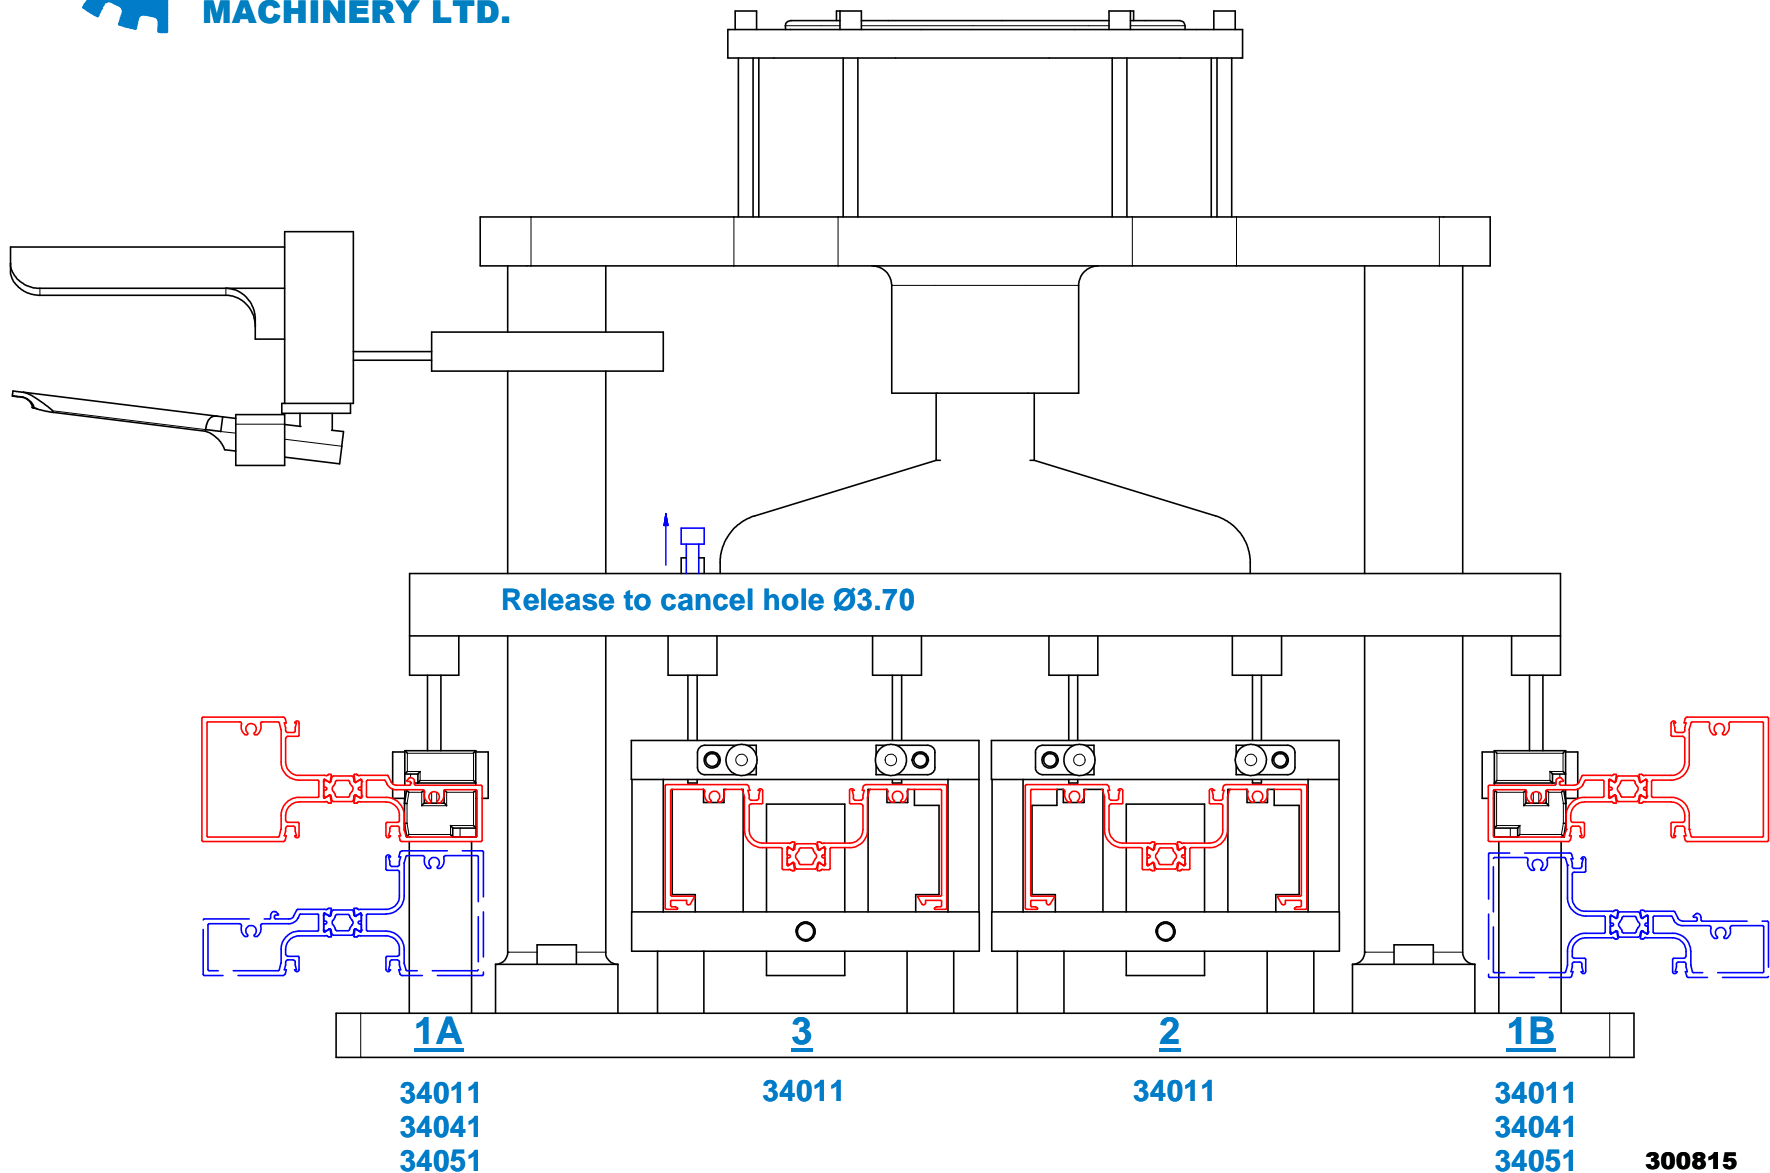

# Pneumatic press Model Alumicor AL-602/1 for series 3400

300815

# Model Alumicor AL-602/1 for series 3400

300815