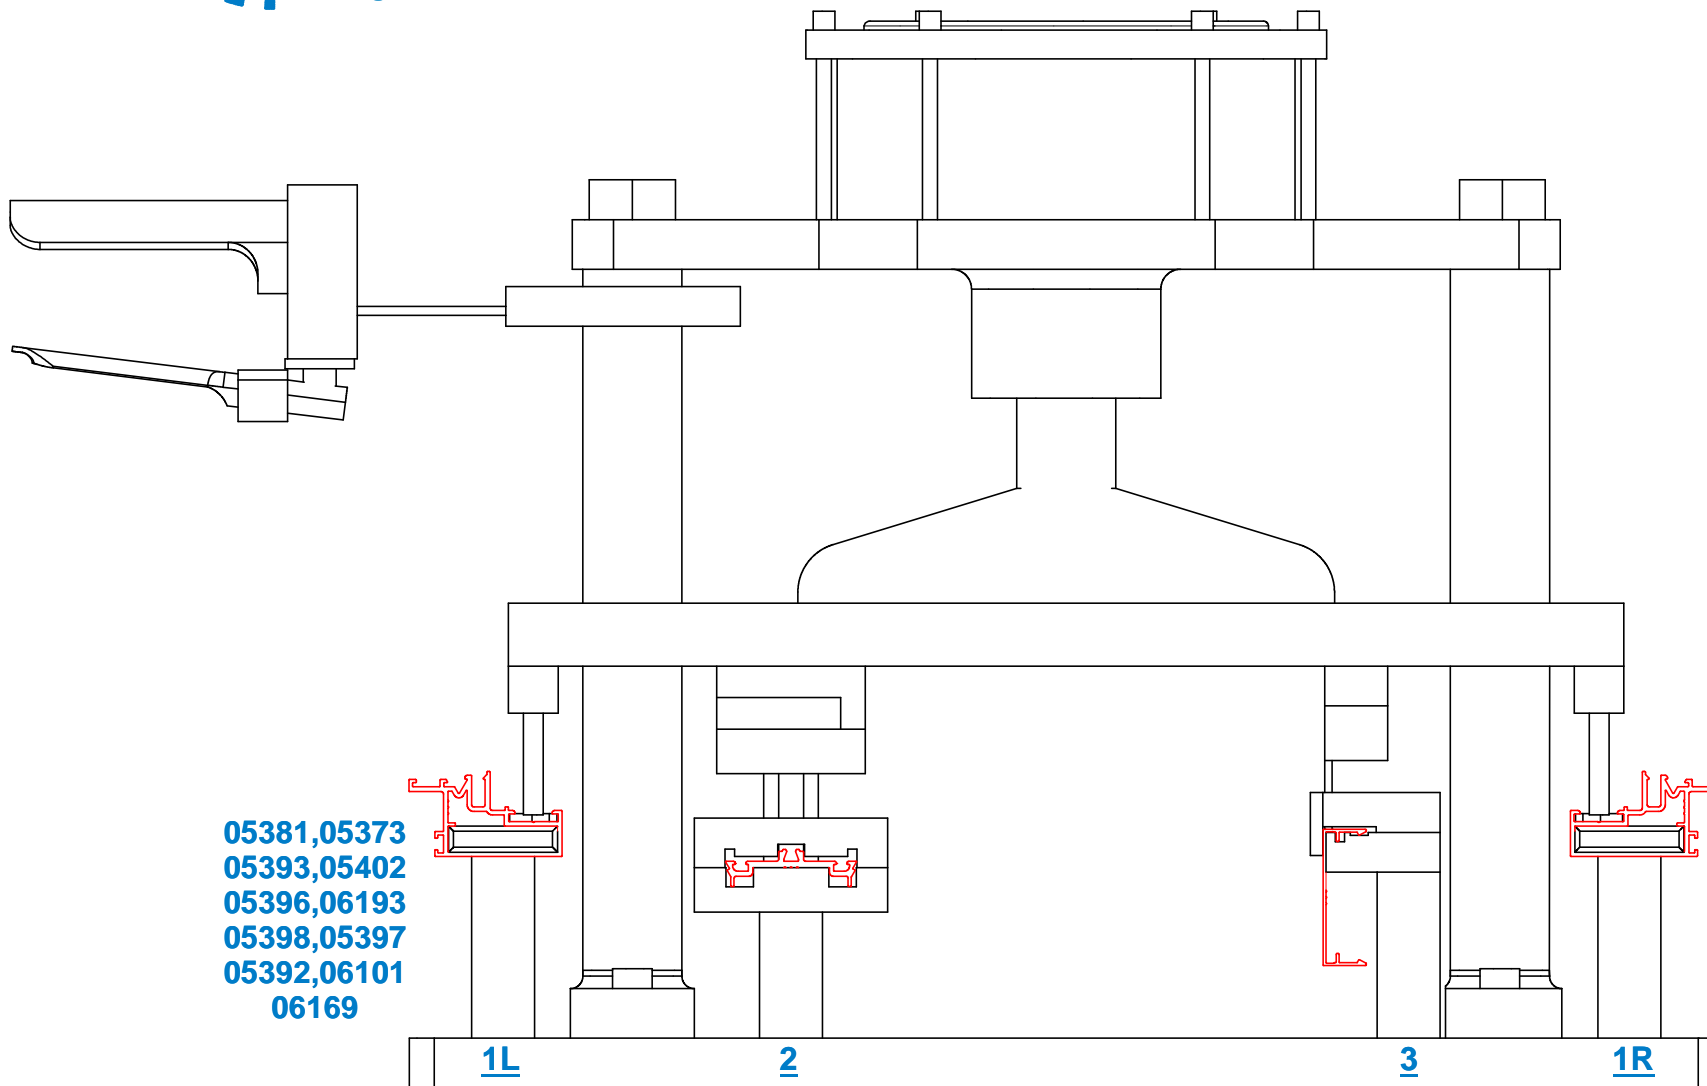

יחידה פניאומטית משלימה לסדרה 8300 (חלקית 3148)

SHOHAM
MACHINERY LTD.

1

250809

THIS DRAWING IS THE PROPERTY OF SHOHAM MACHINERY LTD AND ITS SUBSIDIARIES AND MUST NOT BE COPIED OR REPRODUCED WITHOUT THEIR PERMISSION

05381,05373
05393,05402
05396,06193
05398,05397
05392,06101
06169

05381,05373
05393,05402
05396,06193
05398,05397
05392,06101
06169

1L

2

3

1R

06423,06424

06425,06426