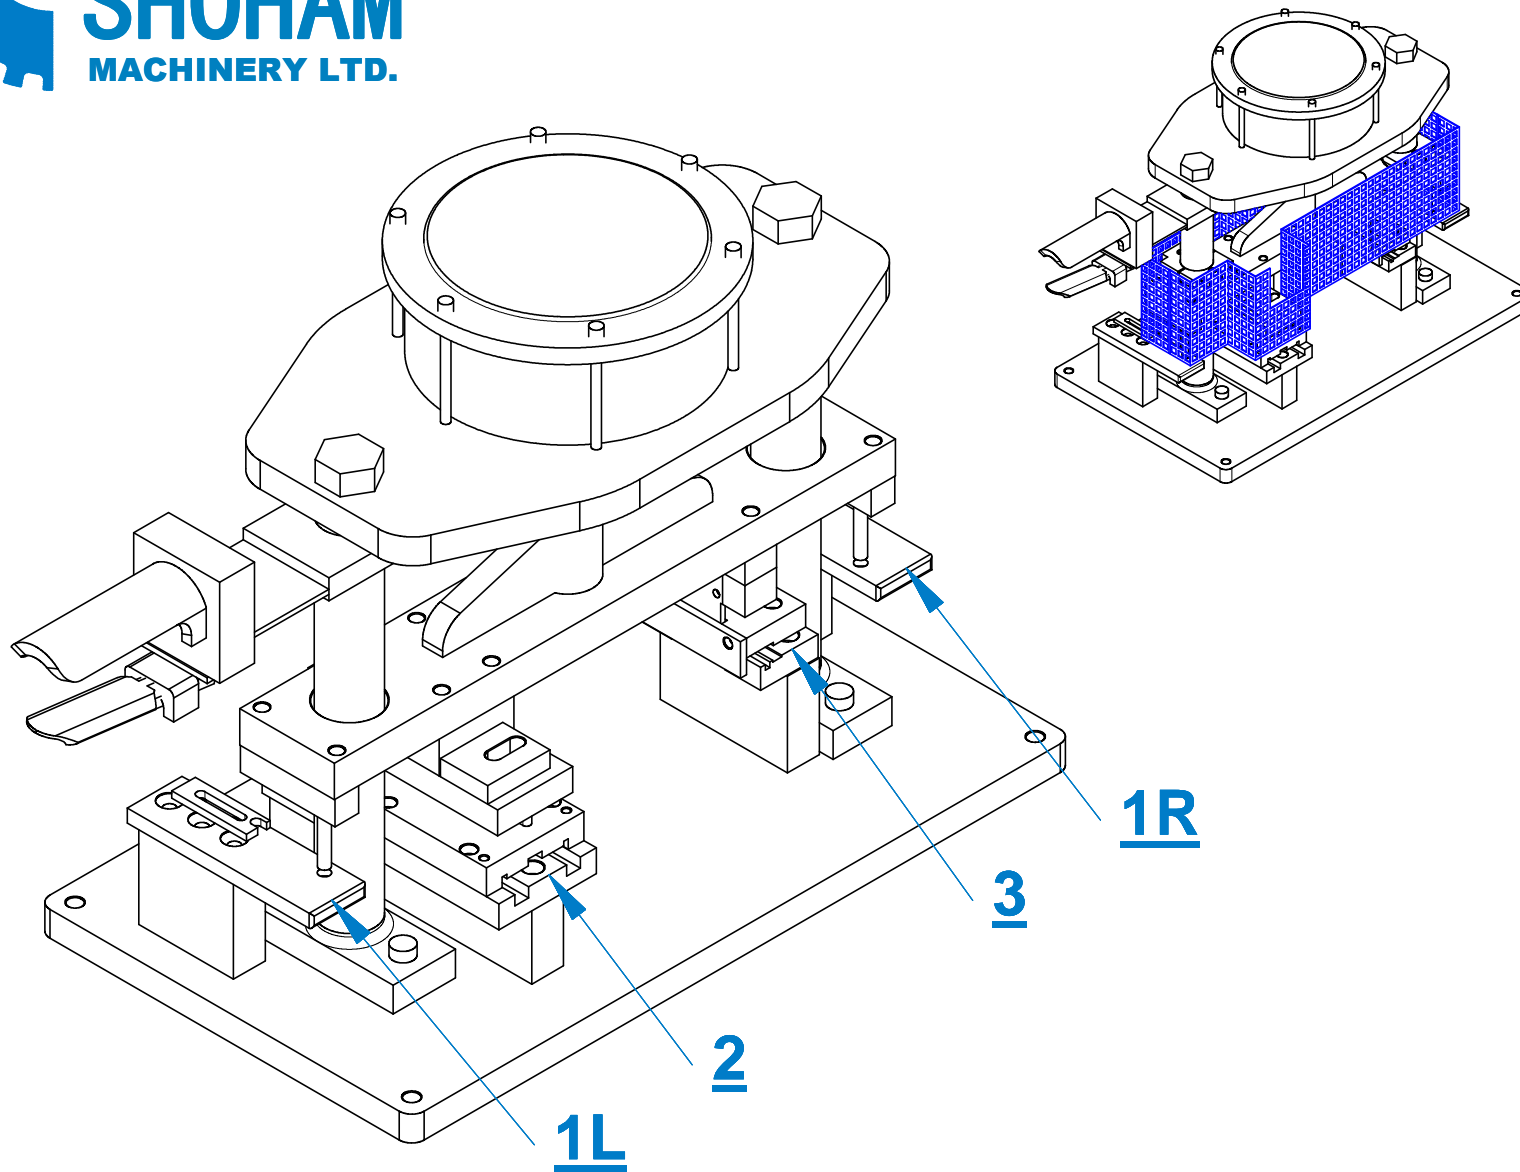

יחידה פניאומטית משלימה לסדרה 8300 (חלקית 3148)

SHOHAM
MACHINERY LTD.

1

250809

THIS DRAWING IS THE PROPERTY OF SHOHAM MACHINERY LTD AND ITS SUBSIDIARIES AND MUST NOT BE COPIED OR REPRODUCED WITHOUT THEIR PERMISSION