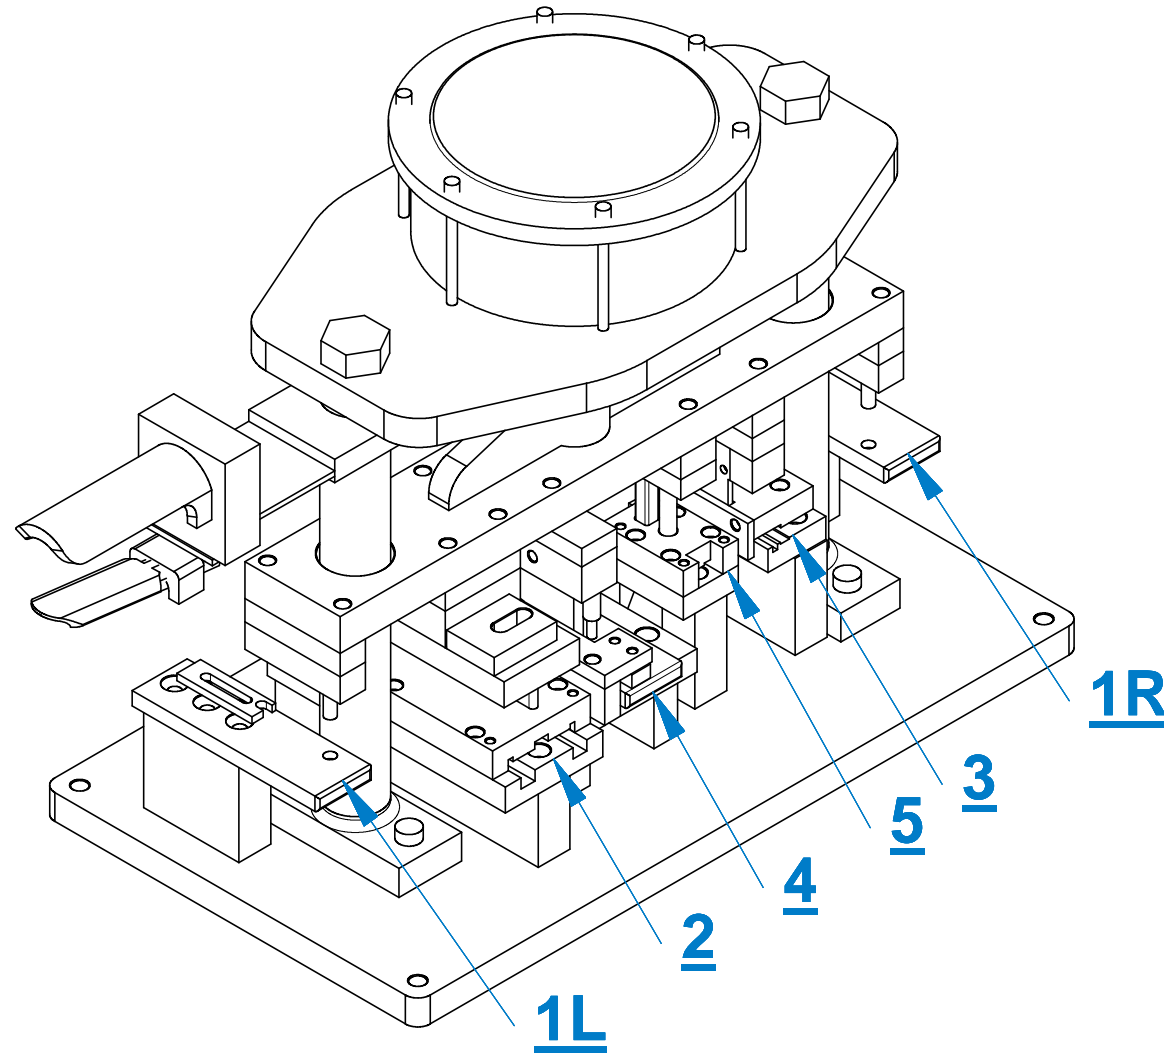

**SHOHAM**  
MACHINERY LTD.

יחידה פניאומטית משלימה לסדרה 8300 (מלאה 3149)

1

050317

THIS DRAWING IS THE PROPERTY OF SHOHAM MACHINERY LTD AND ITS SUBSIDIARIES AND MUST NOT BE COPIED OR REPRODUCED WITHOUT THEIR PERMISSION