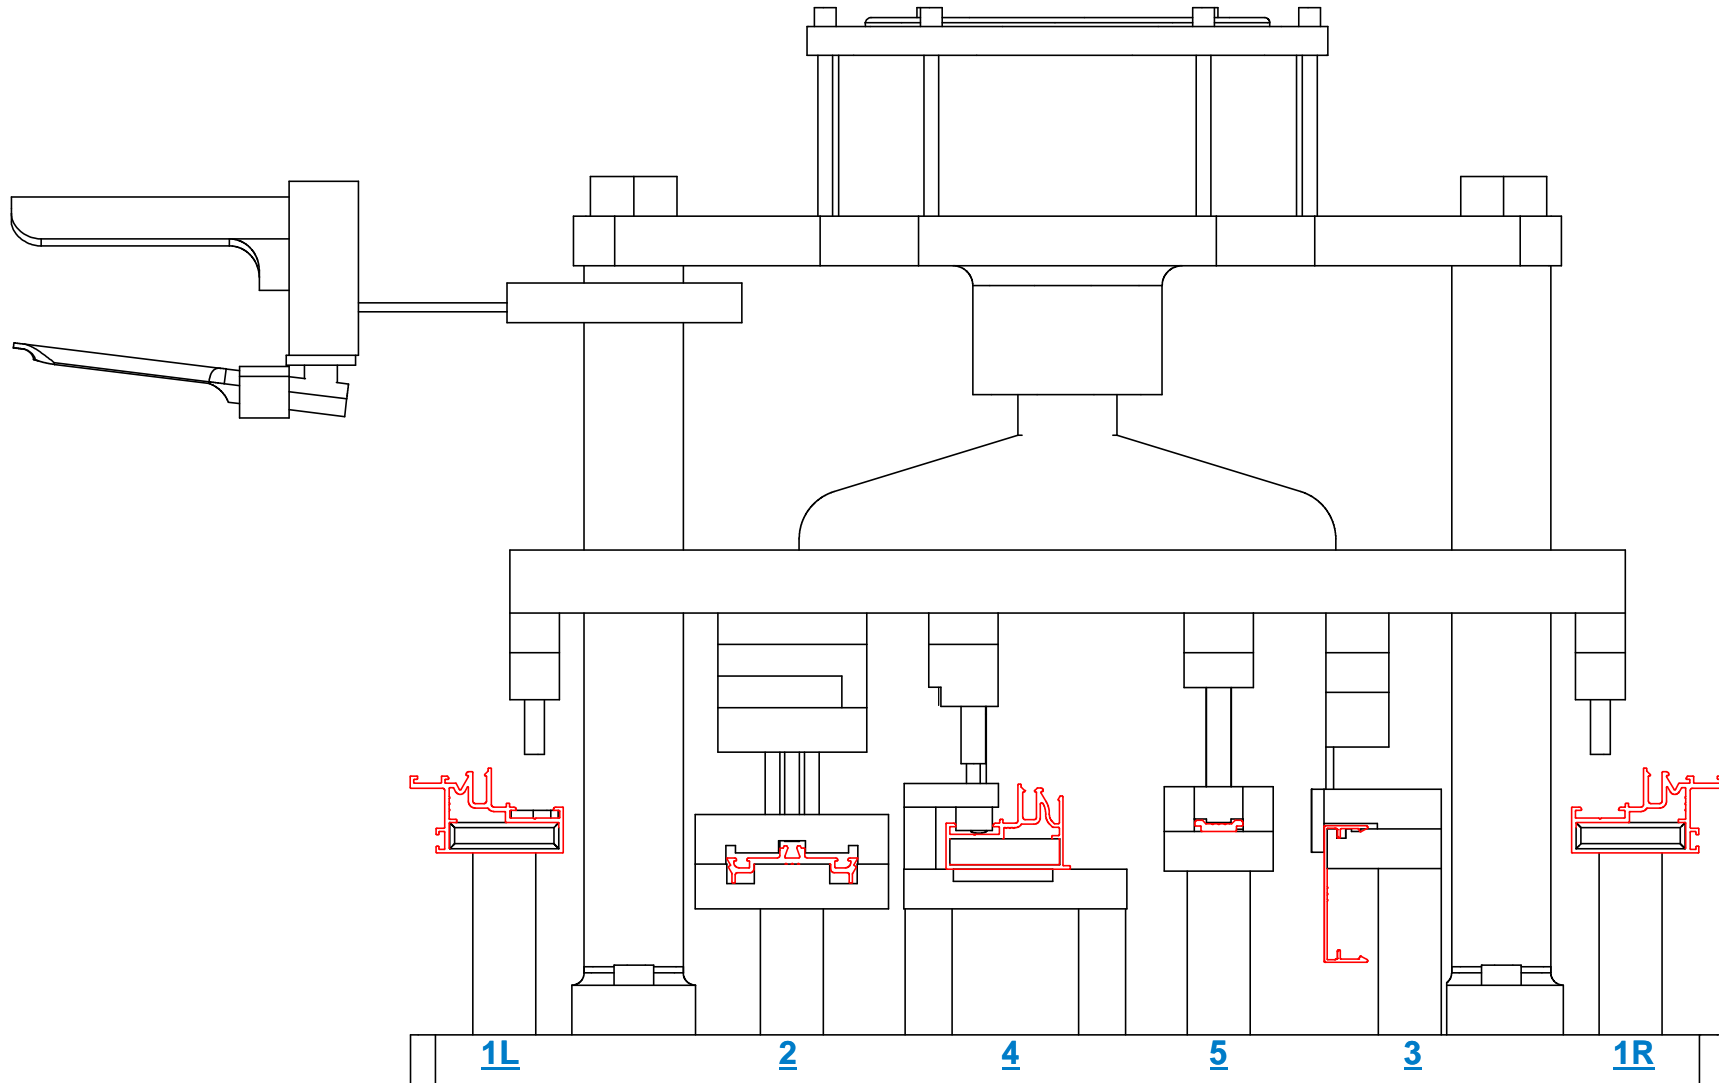

2

050317

THIS DRAWING IS THE PROPERTY OF SHOHAM MACHINERY LTD AND ITS SUBSIDIARIES AND MUST NOT BE COPIED OR REPRODUCED WITHOUT THEIR PERMISSION

10 HaKishor St. Holon Industrial-Zone 5886703, Israel Tel. +972-3-6797600 Fax. +972-3-6830213

www.shoham-machinery.com info@shoham-mach.co.il