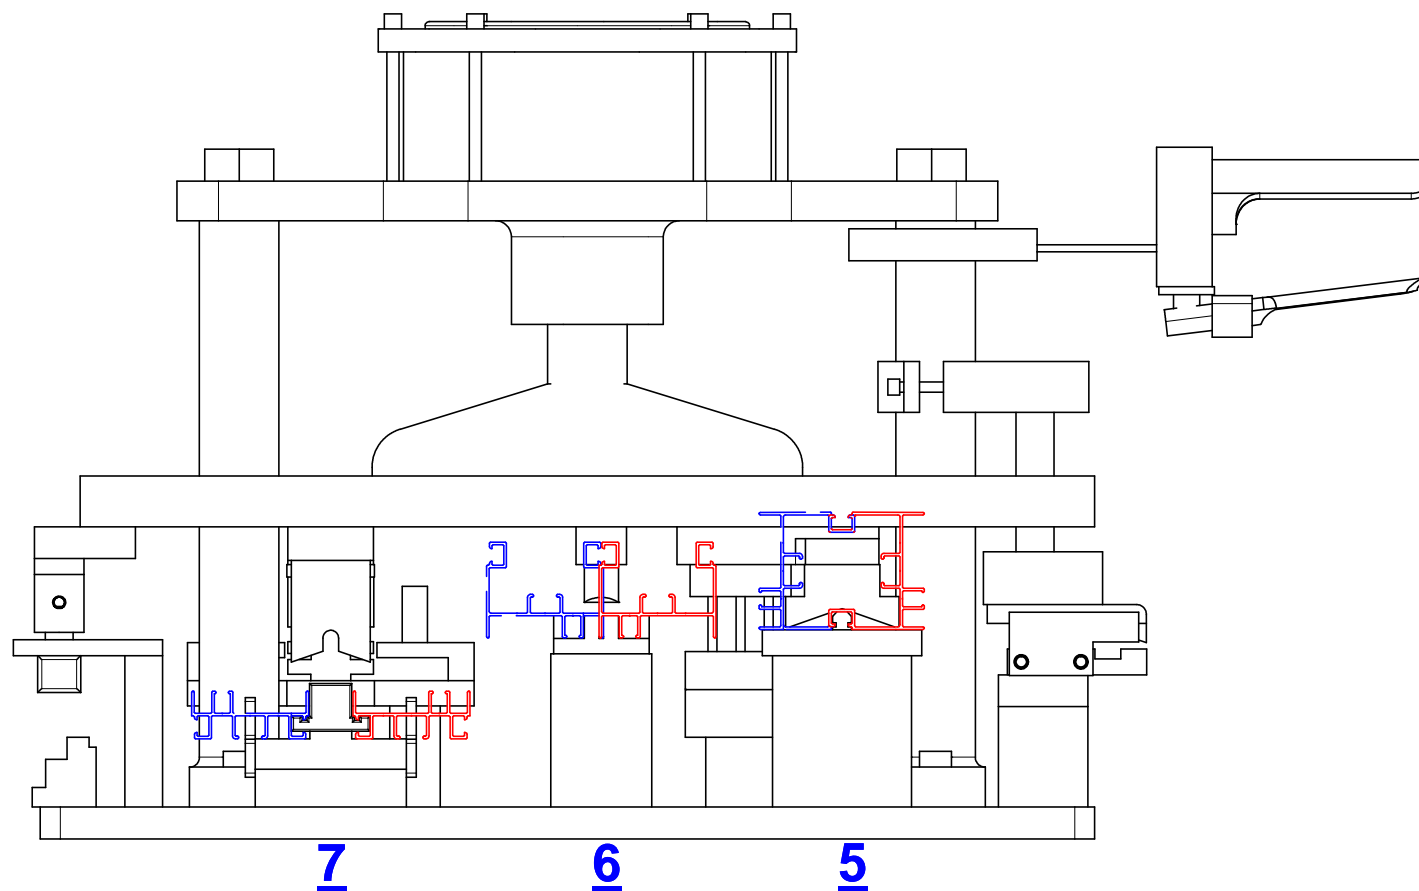

Model AW-60 (№1)

Address: 10 Hakishor St. Industrial-Zone Holon 58867, Israel ; Tel. 972-3-6797600, Fax. 972-3-6830213

Website: www.shoham-mach.co.il , E-mail: info@shoham-mach.co.il

THIS DRAWING IS THE PROPERTY OF SHOHAM MACHINERY LTD AND MUST NOT BE COPIED OR REPRODUCED WITHOUT THEIR PERMISSION ©2007