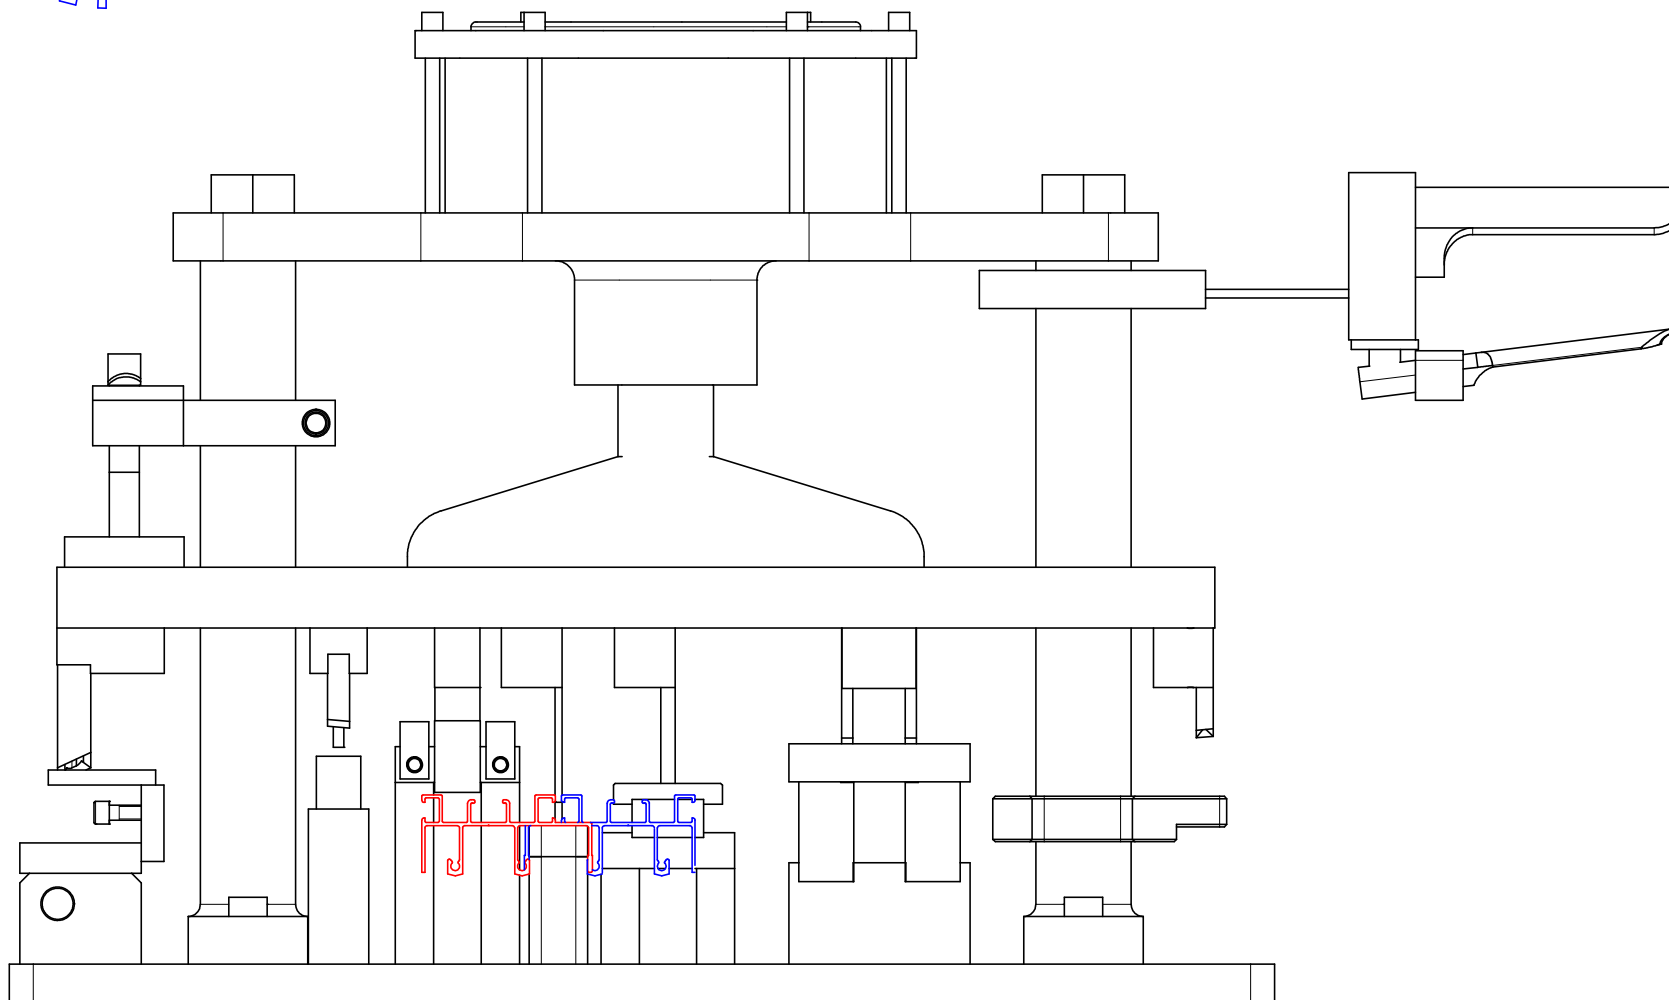

Model AW-60 (№2)

15

Address: 10 Hakishor St. Industrial-Zone Holon 58867, Israel ; Tel. 972-3-6797600, Fax. 972-3-6830213

Website: www.shoham-mach.co.il , E-mail: info@shoham-mach.co.il

THIS DRAWING IS THE PROPERTY OF SHOHAM MACHINERY LTD AND MUST NOT BE COPIED OR REPRODUCED WITHOUT THEIR PERMISSION © 2007