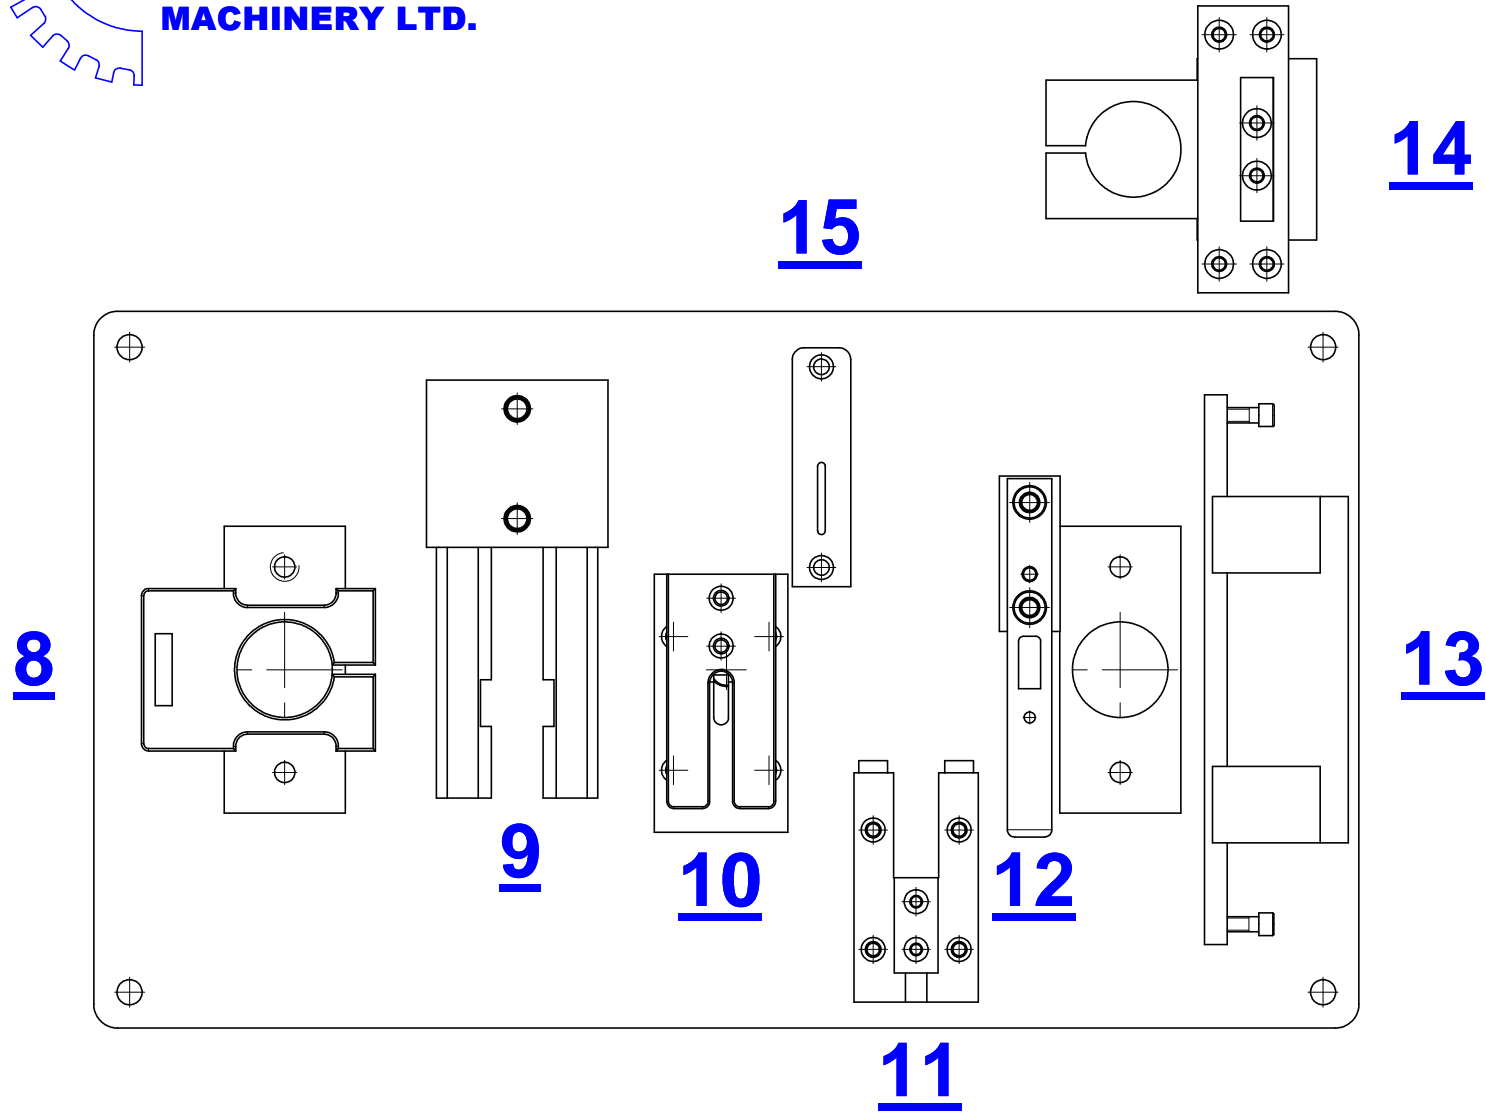

Address: 10 Hakishor St. Industrial-Zone Holon 58867, Israel ; Tel. 972-3-6797600, Fax. 972-3-6830213

Website: www.shoham-mach.co.il , E-mail: info@shoham-mach.co.il

THIS DRAWING IS THE PROPERTY OF SHOHAM MACHINERY LTD AND MUST NOT BE COPIED OR REPRODUCED WITHOUT THEIR PERMISSION © 2007