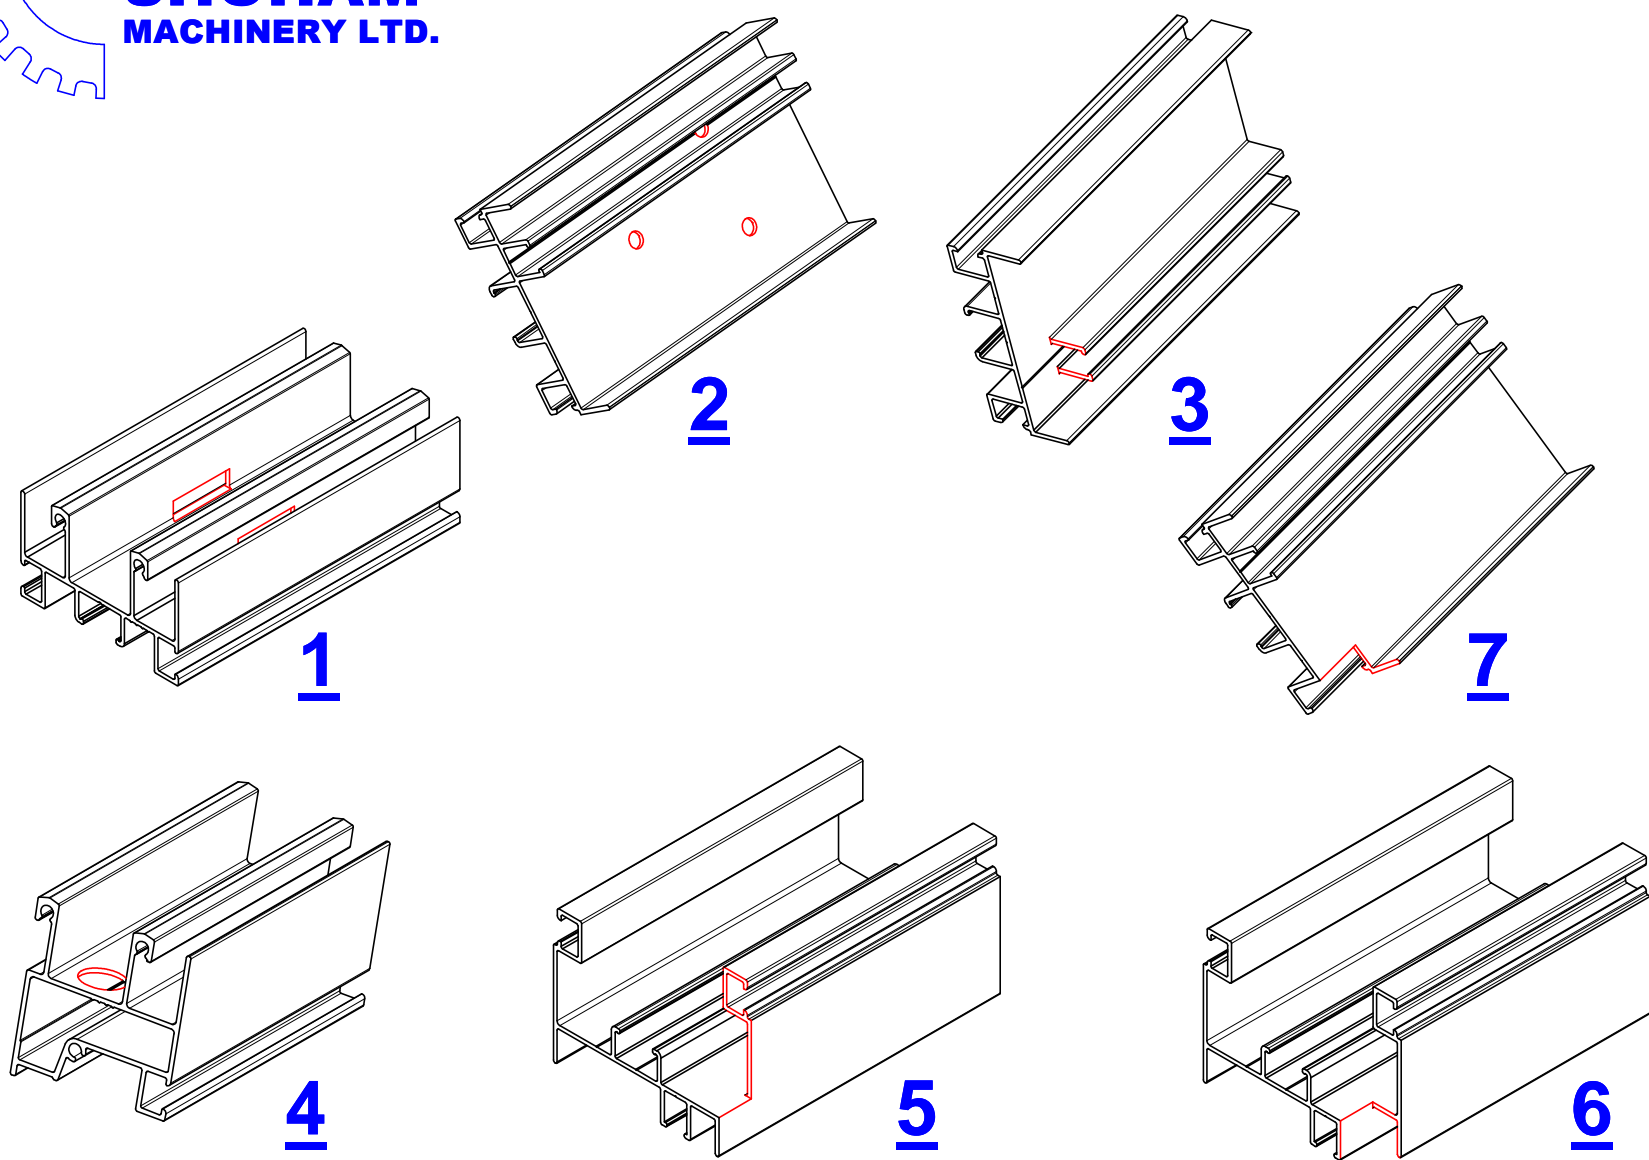

Model AW-60 (№1)

Address: 10 Hakishor St. Industrial-Zone Holon 58867, Israel ; Tel. 972-3-6797600, Fax. 972-3-6830213

Website: www.shoham-mach.co.il , E-mail: info@shoham-mach.co.il

THIS DRAWING IS THE PROPERTY OF SHOHAM MACHINERY LTD AND MUST NOT BE COPIED OR REPRODUCED WITHOUT THEIR PERMISSION ©2007