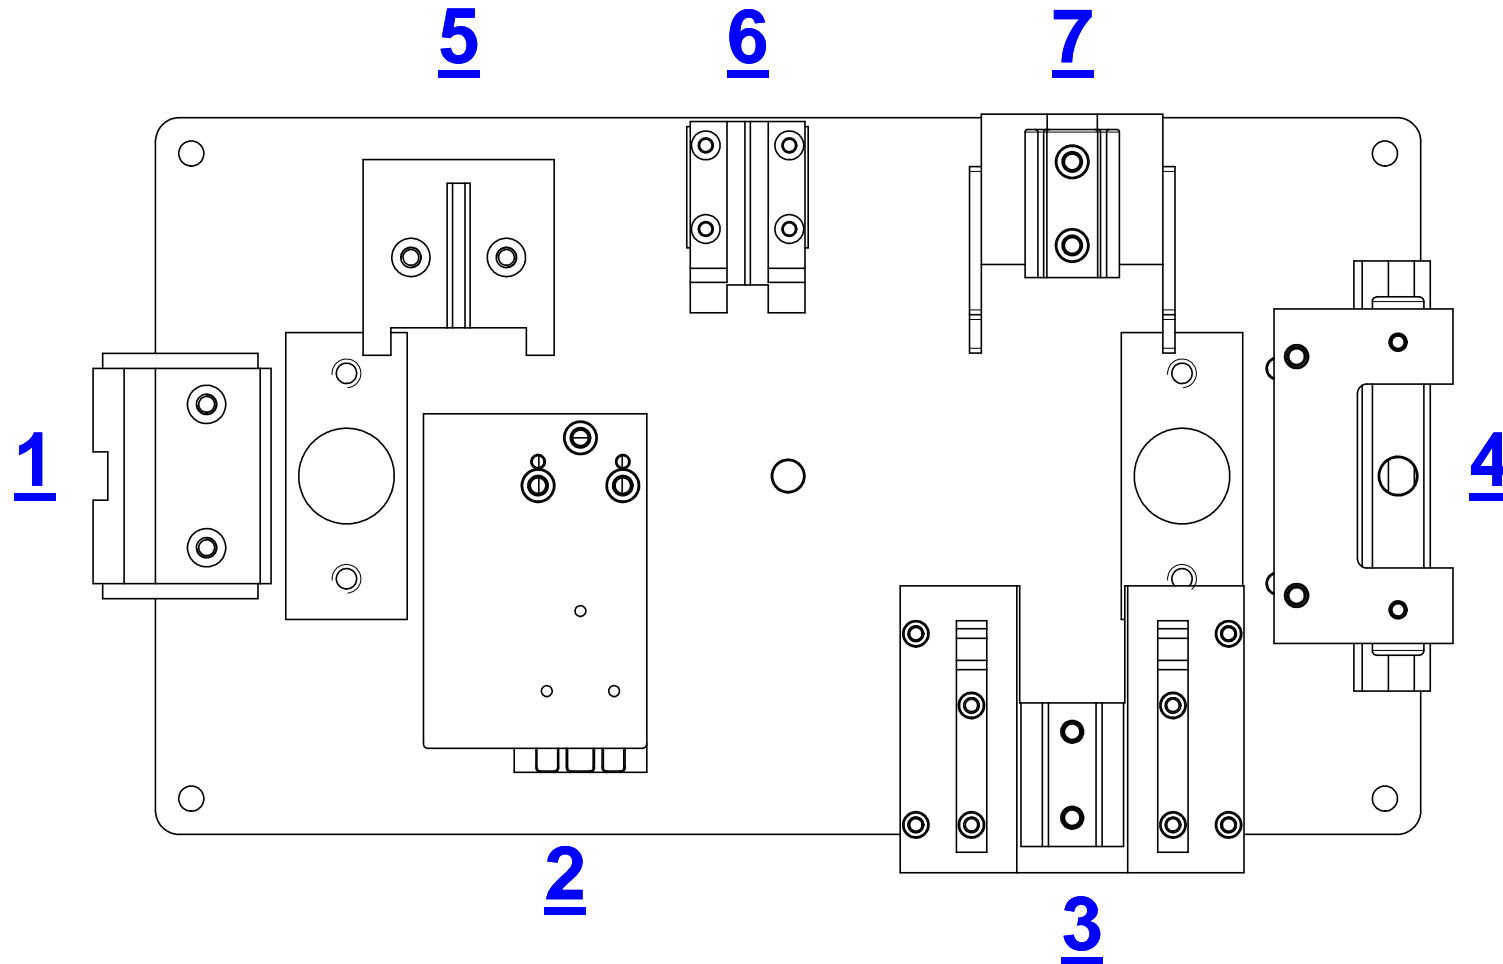

Model AW-60 (№1)

Address: 10 Hakishor St. Industrial-Zone Holon 58867, Israel ; Tel. 972-3-6797600, Fax. 972-3-6830213

Website: www.shoham-mach.co.il , E-mail: info@shoham-mach.co.il

THIS DRAWING IS THE PROPERTY OF SHOHAM MACHINERY LTD AND MUST NOT BE COPIED OR REPRODUCED WITHOUT THEIR PERMISSION ©2007