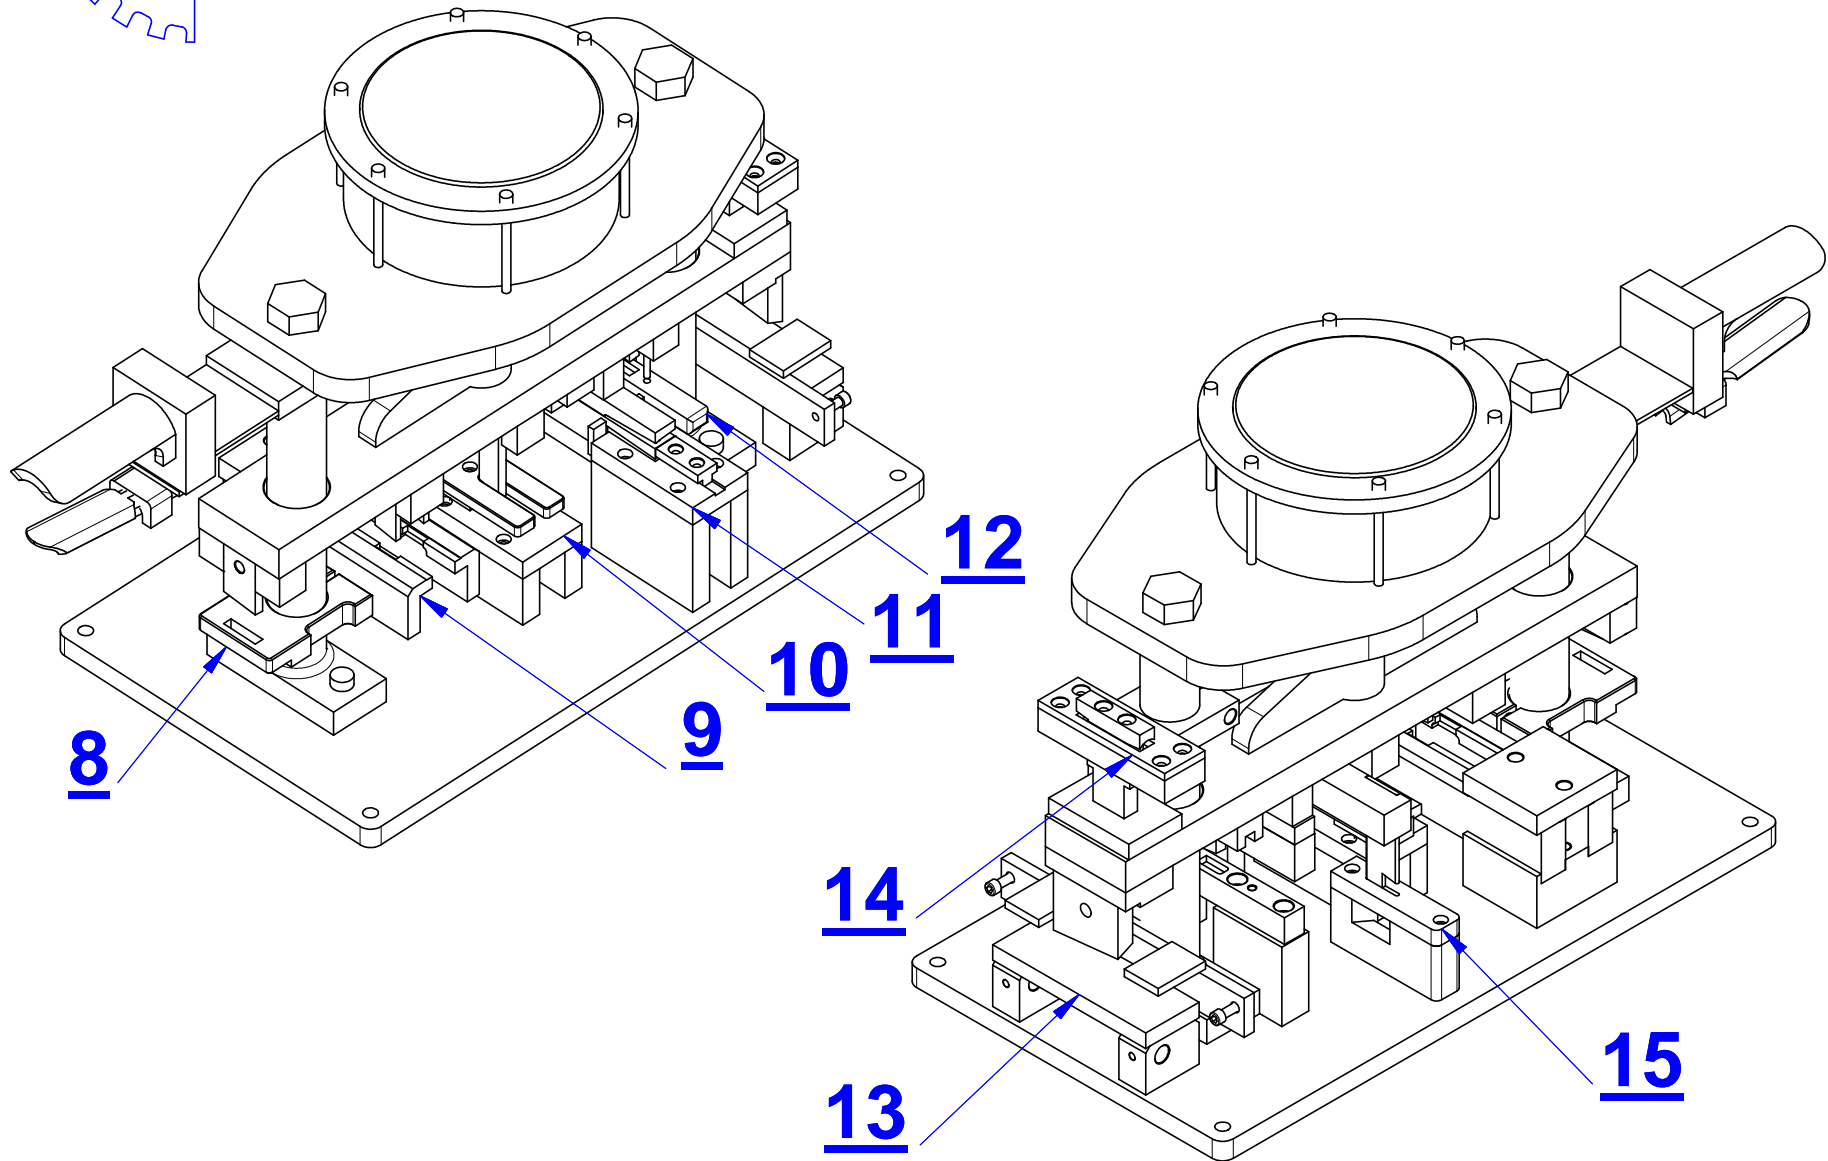

Address: 10 Hakishor St. Industrial-Zone Holon 58867, Israel ; Tel. 972-3-6797600, Fax. 972-3-6830213

Website: www.shoham-mach.co.il , E-mail: info@shoham-mach.co.il

THIS DRAWING IS THE PROPERTY OF SHOHAM MACHINERY LTD AND MUST NOT BE COPIED OR REPRODUCED WITHOUT THEIR PERMISSION ©2007