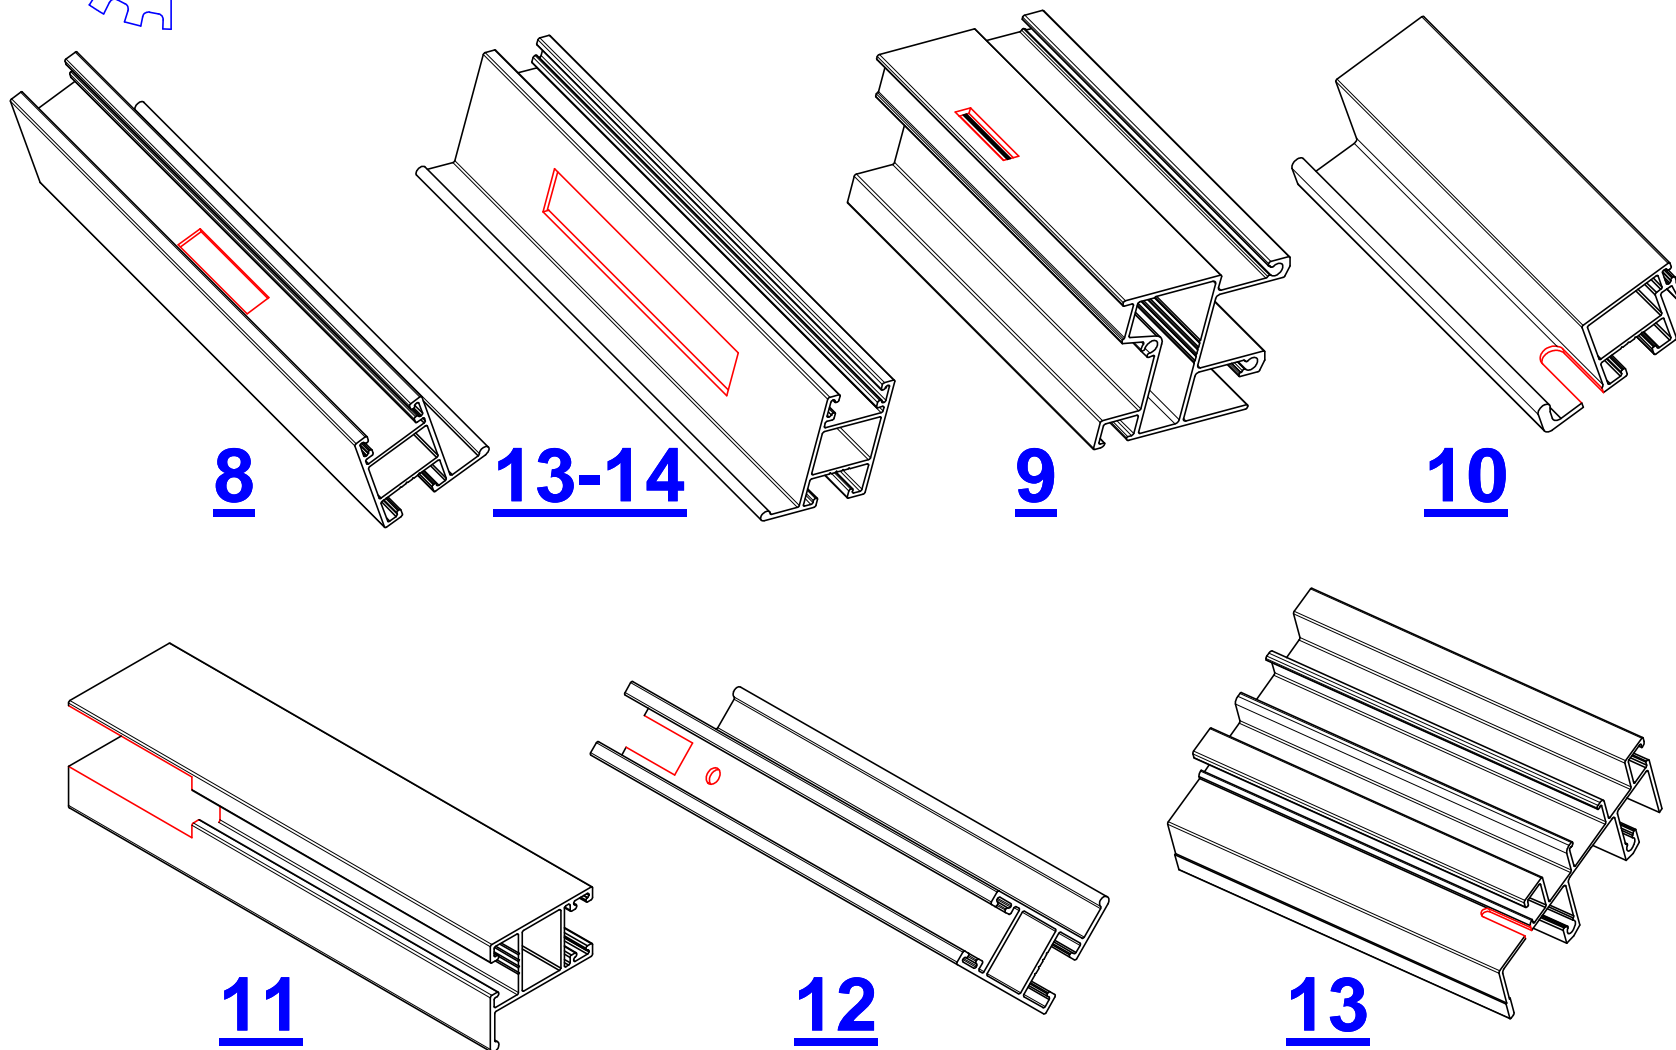

Model AW-60 (№2)

Address: 10 Hakishor St. Industrial-Zone Holon 58867, Israel ; Tel. 972-3-6797600, Fax. 972-3-6830213

Website: www.shoham-mach.co.il , E-mail: info@shoham-mach.co.il

THIS DRAWING IS THE PROPERTY OF SHOHAM MACHINERY LTD AND MUST NOT BE COPIED OR REPRODUCED WITHOUT THEIR PERMISSION © 2007