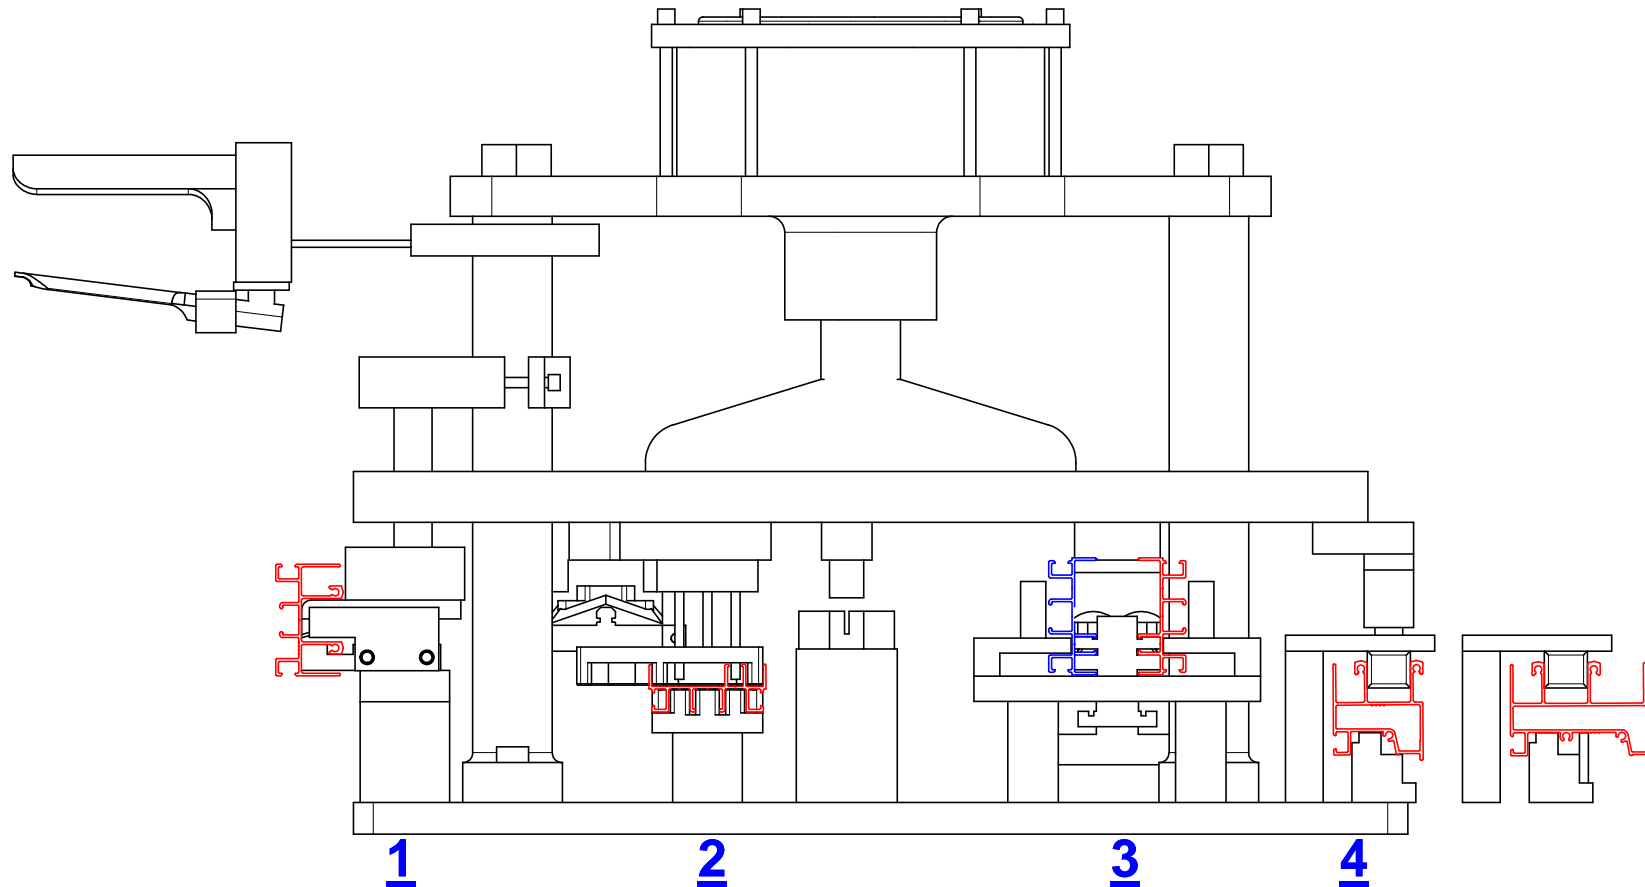

Address: 10 Hakishor St. Industrial-Zone Holon 58867, Israel ; Tel. 972-3-6797600, Fax. 972-3-6830213

Website: www.shoham-mach.co.il , E-mail: info@shoham-mach.co.il

THIS DRAWING IS THE PROPERTY OF SHOHAM MACHINERY LTD AND MUST NOT BE COPIED OR REPRODUCED WITHOUT THEIR PERMISSION ©2007