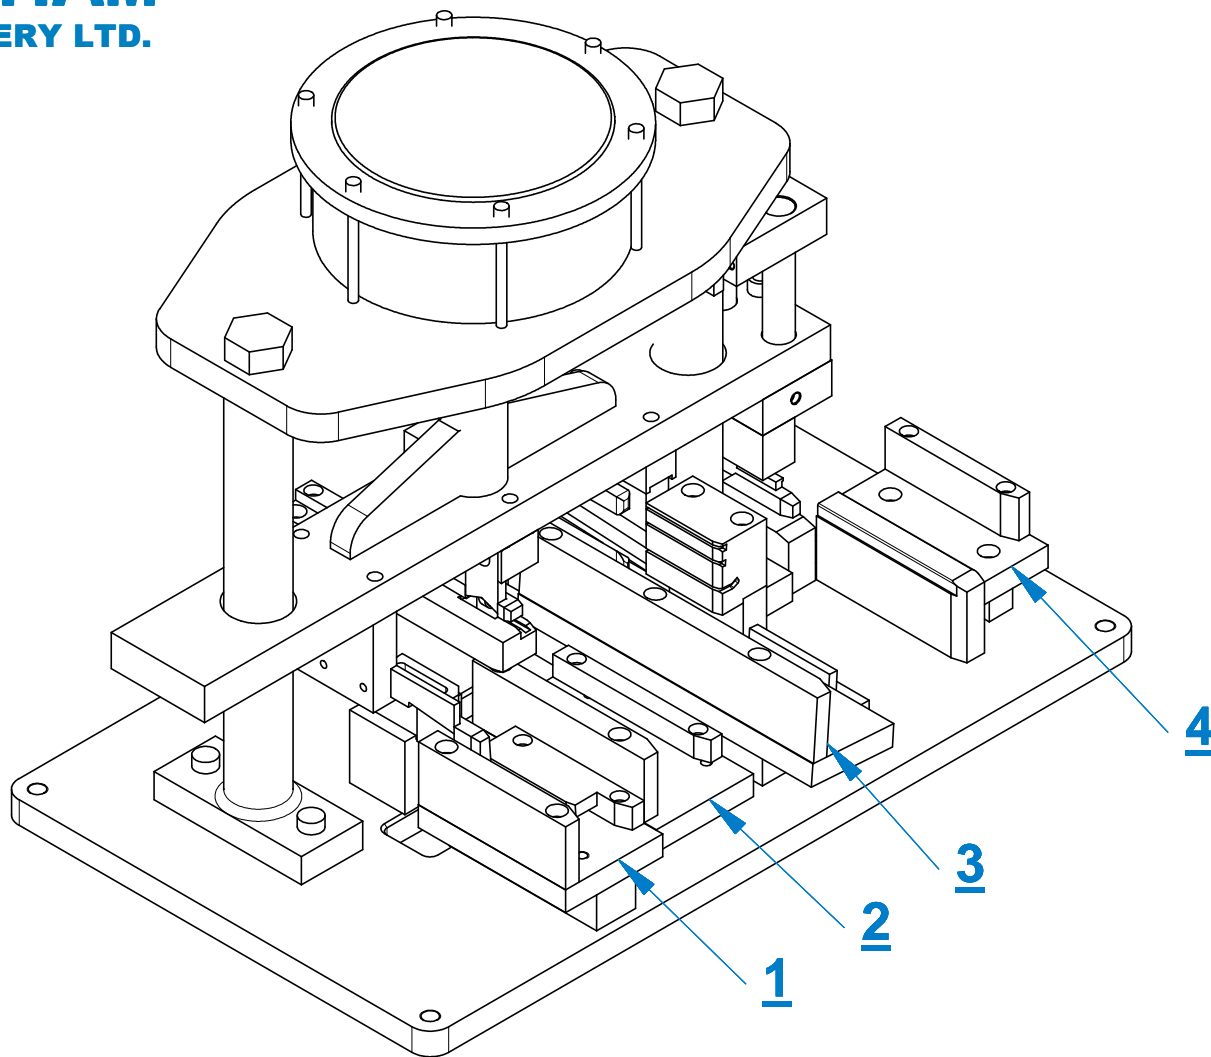

Pneumatic press Model SH-MAG(4)

120919

THIS DRAWING IS THE PROPERTY OF SHOHAM MACHINERY LTD AND ITS SUBSIDIARIES AND MUST NOT BE COPIED OR REPRODUCED WITHOUT THEIR PERMISSION

10 HaKishor St. Holon Industrial-Zone 5886703, Israel Tel. +972-3-6797600 Fax. +972-3-6830213