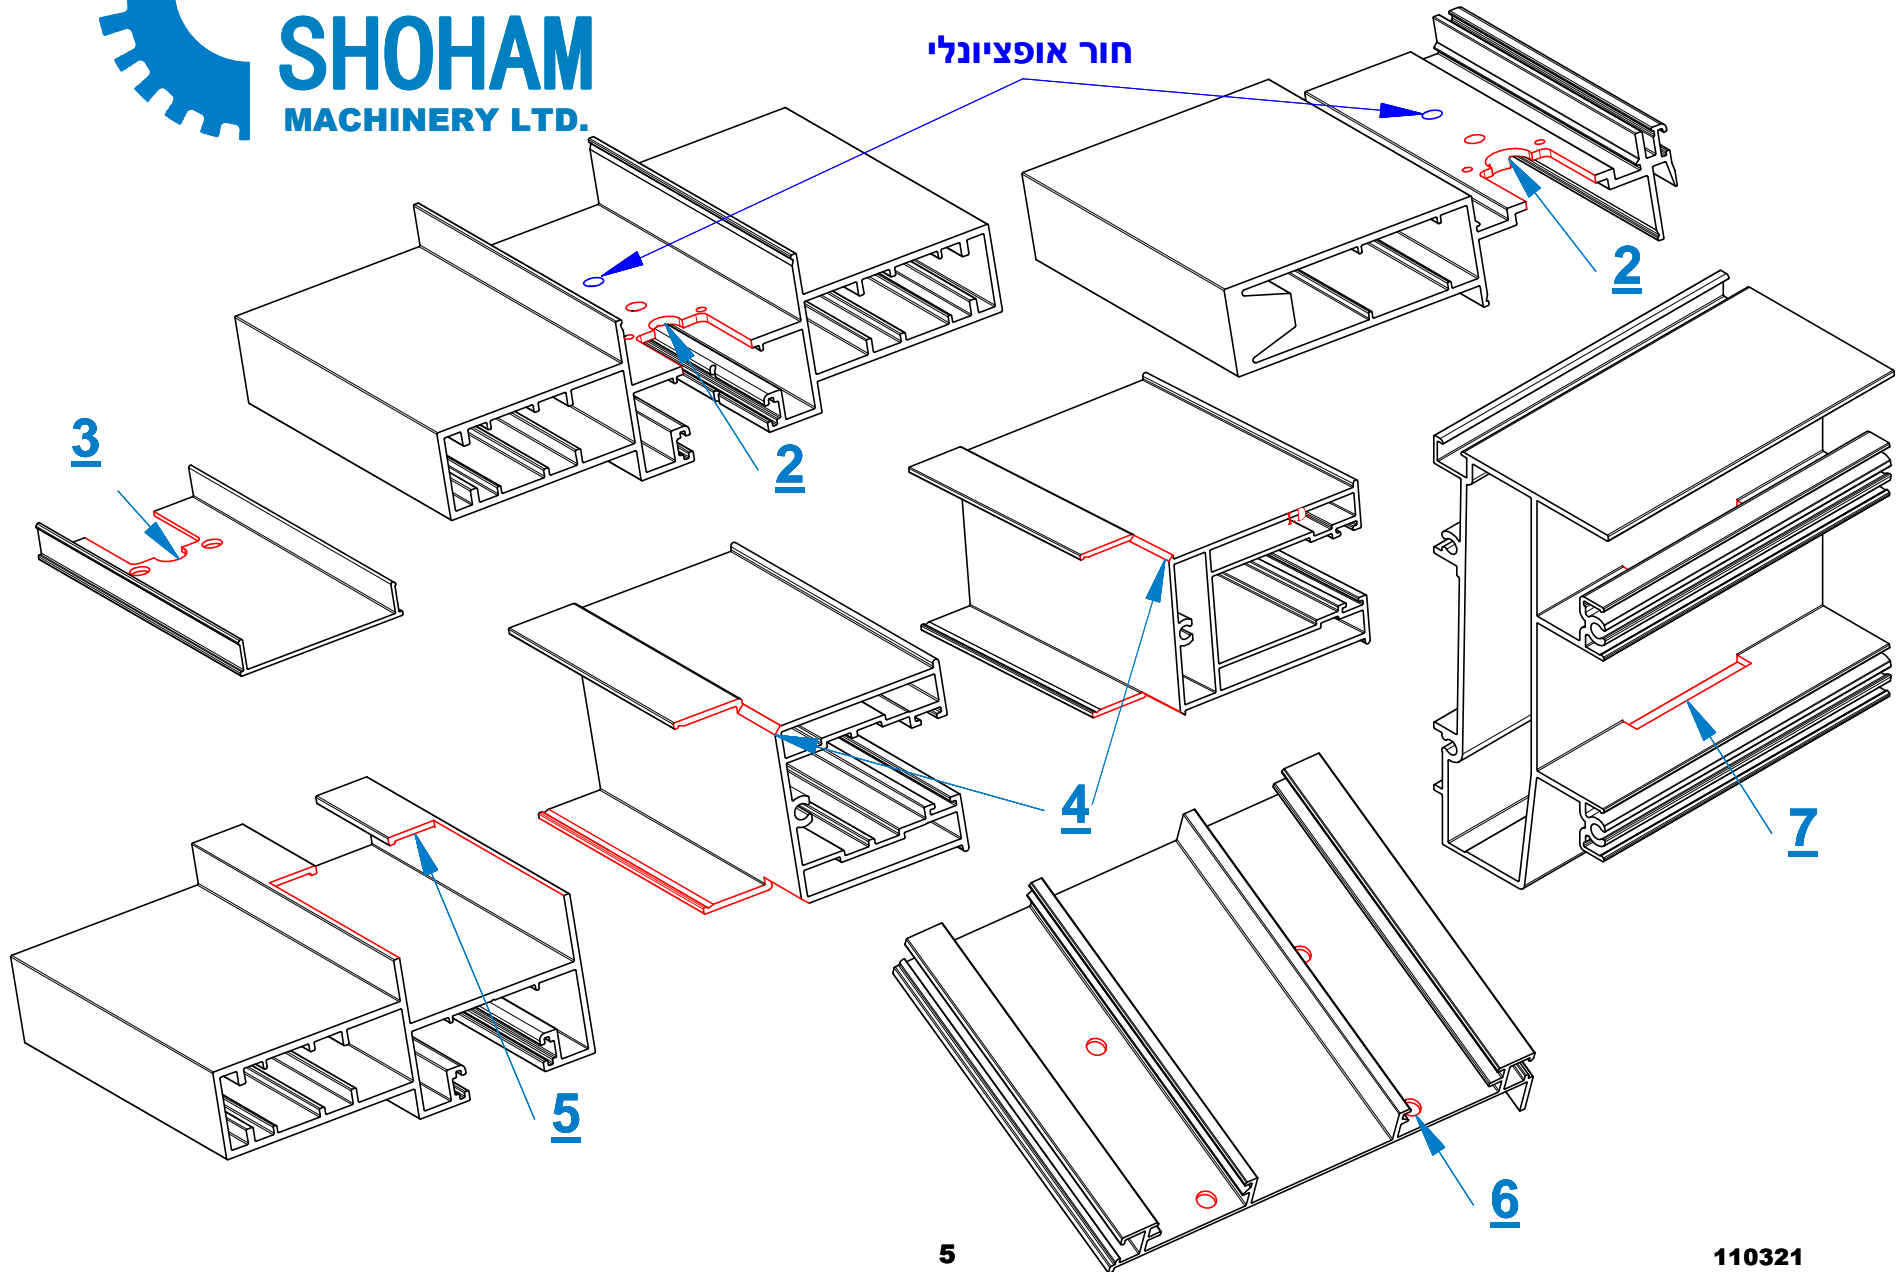

SHOHAM
MACHINERY LTD.

מק"ט M209234

חור אופציונלי

5

110321

THIS DRAWING IS THE PROPERTY OF SHOHAM MACHINERY LTD AND ITS SUBSIDIARIES AND MUST NOT BE COPIED OR REPRODUCED WITHOUT THEIR PERMISSION

10 HaKishor St. Holon Industrial-Zone 5886703, Israel Tel. +972-3-6797600 Fax. +972-3-6830213