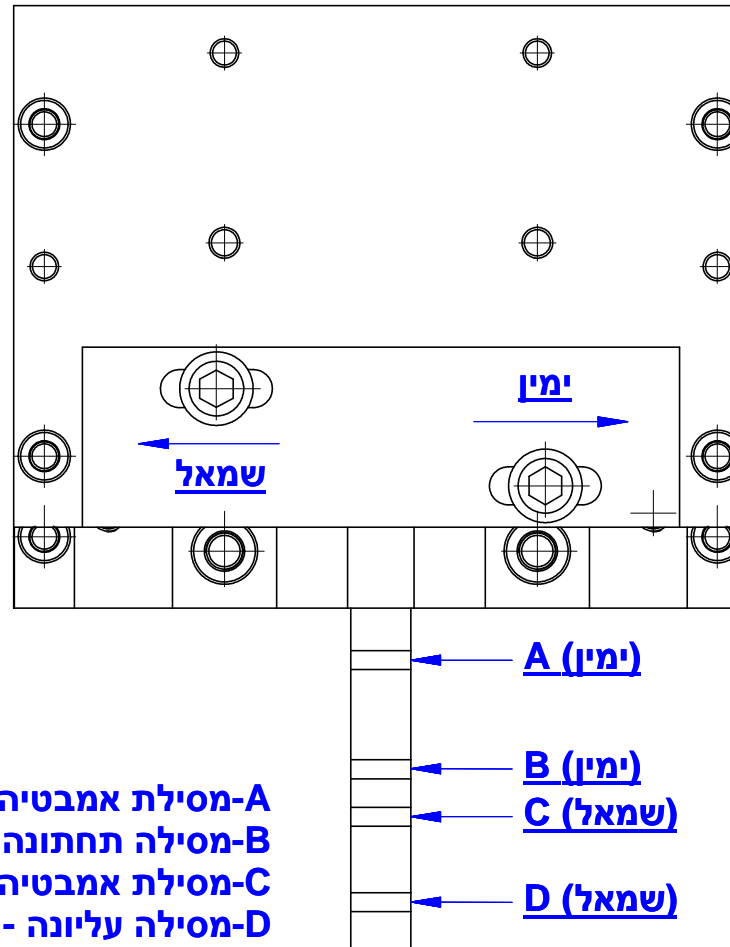

דגם AW-92/N2 אלובין

תחנה 5

- 723028 -A-מסילת אמבטיה נמוכה -
- 723018 -B-מסילה תחתונה נמוכה -
- 723045 -C-מסילת אמבטיה גבוה -
- 723005 -D-מסילה עליונה -