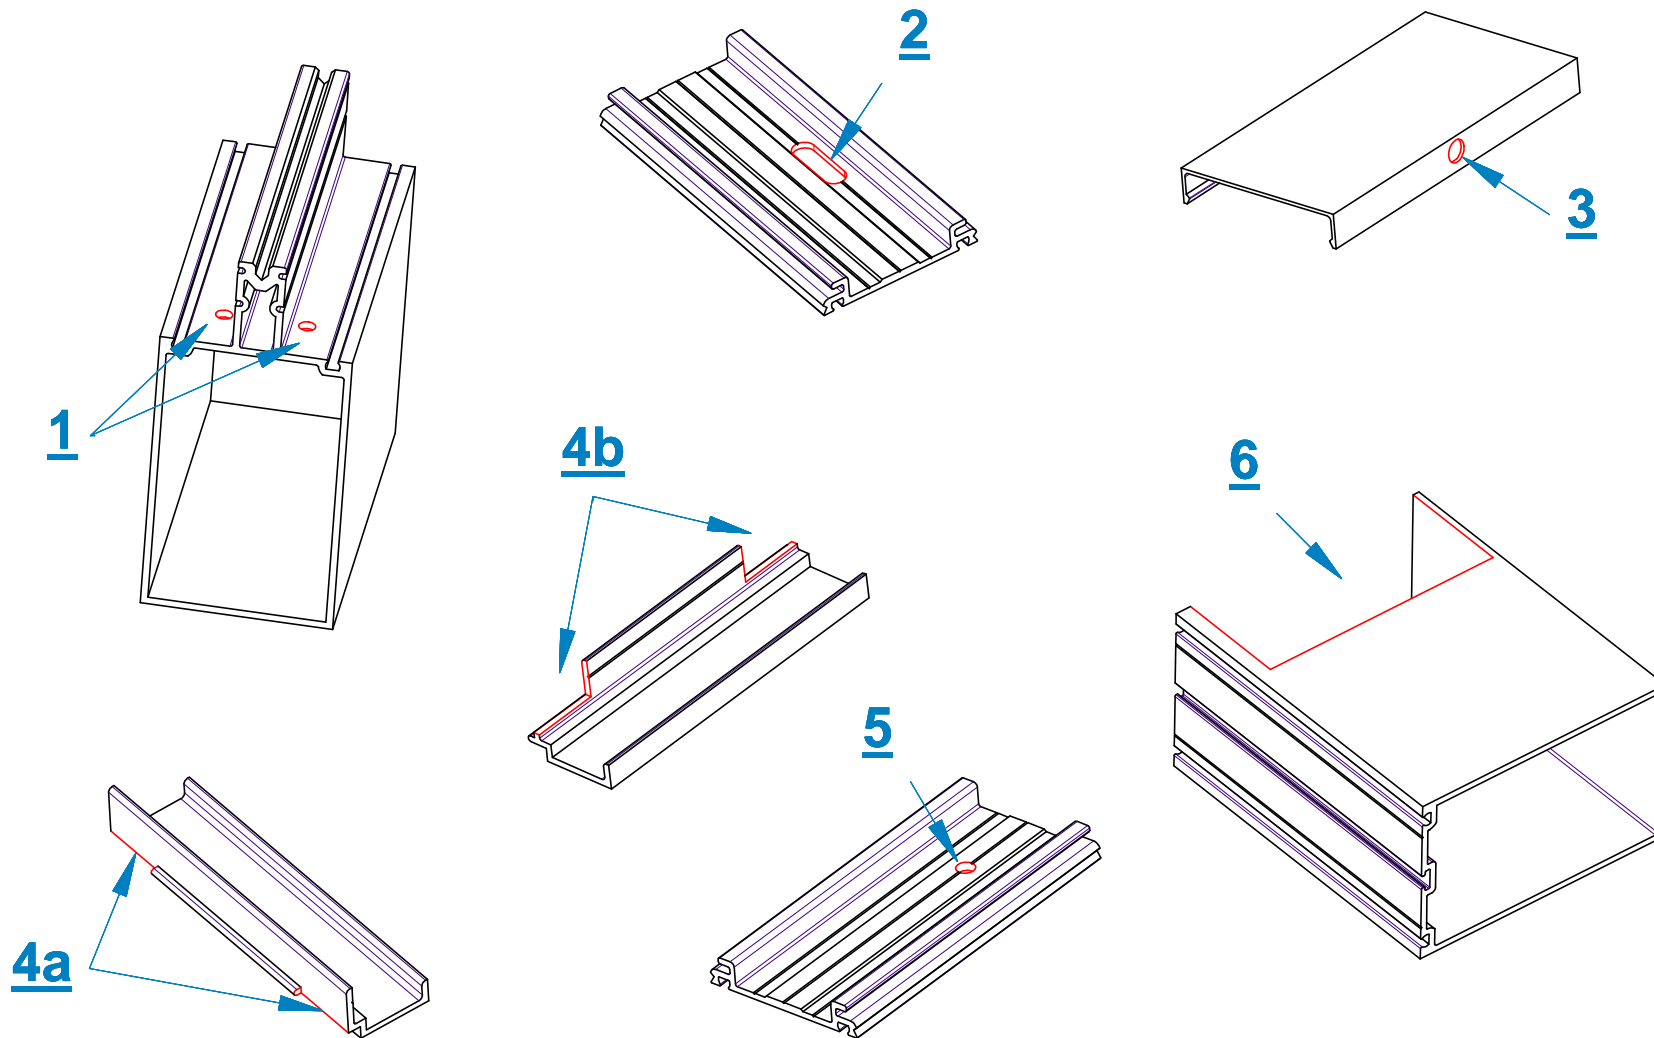

Pneumatic Press - Reliance series

Pneumatic Press - Reliance series

Pneumatic Press - Reliance series

No.	Profiles
1	WW-400,401,,402,403,410,500,501,502,503,510,800,801,802,810,2670,2672,3526 AW-420,424,426,430,520,524,526,530,
2	WW-162
3	WW-110 , W216
4a	W122
4b	W122
5	WW-162
6	WW-400 , 500 , 810 , 2672 - AW-424 , 426 , 524