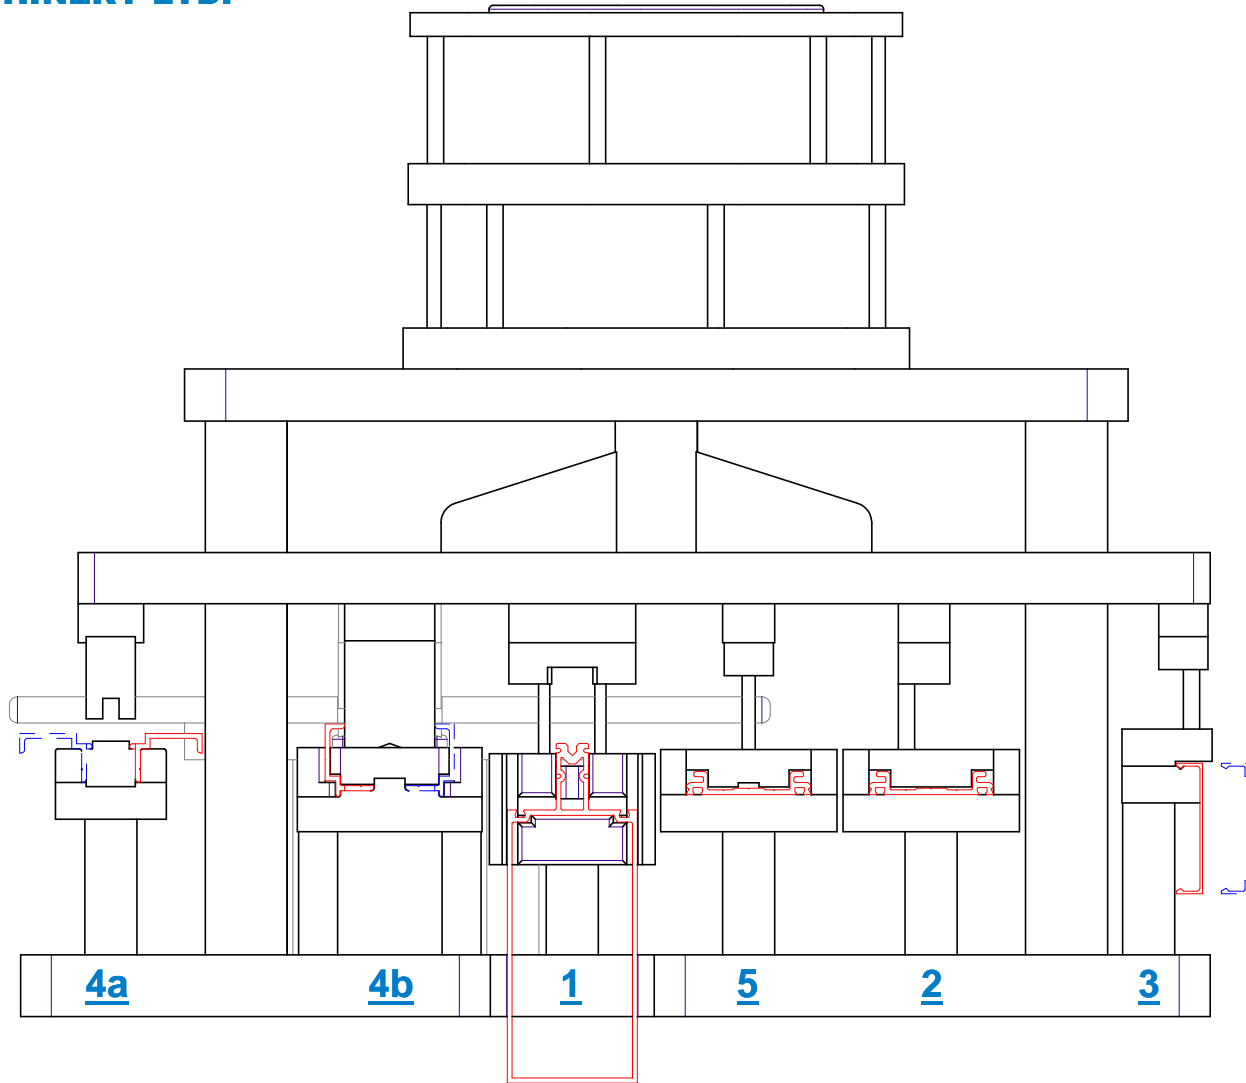

Pneumatic Press - Reliance series

Pneumatic Press - Reliance series

Pneumatic Press - Reliance series

No.	Profiles
1	WW-400,401,,402,403,410,500,501,502,503,510,800,801,802,810,2670,2672,3526 AW-420,424,426,430,520,524,526,530,
2	WW-162
3	WW-110 , W216
4a	W122
4b	W122
5	WW-162
6	WW-400 , 500 , 810 , 2672 - AW-424 , 426 , 524