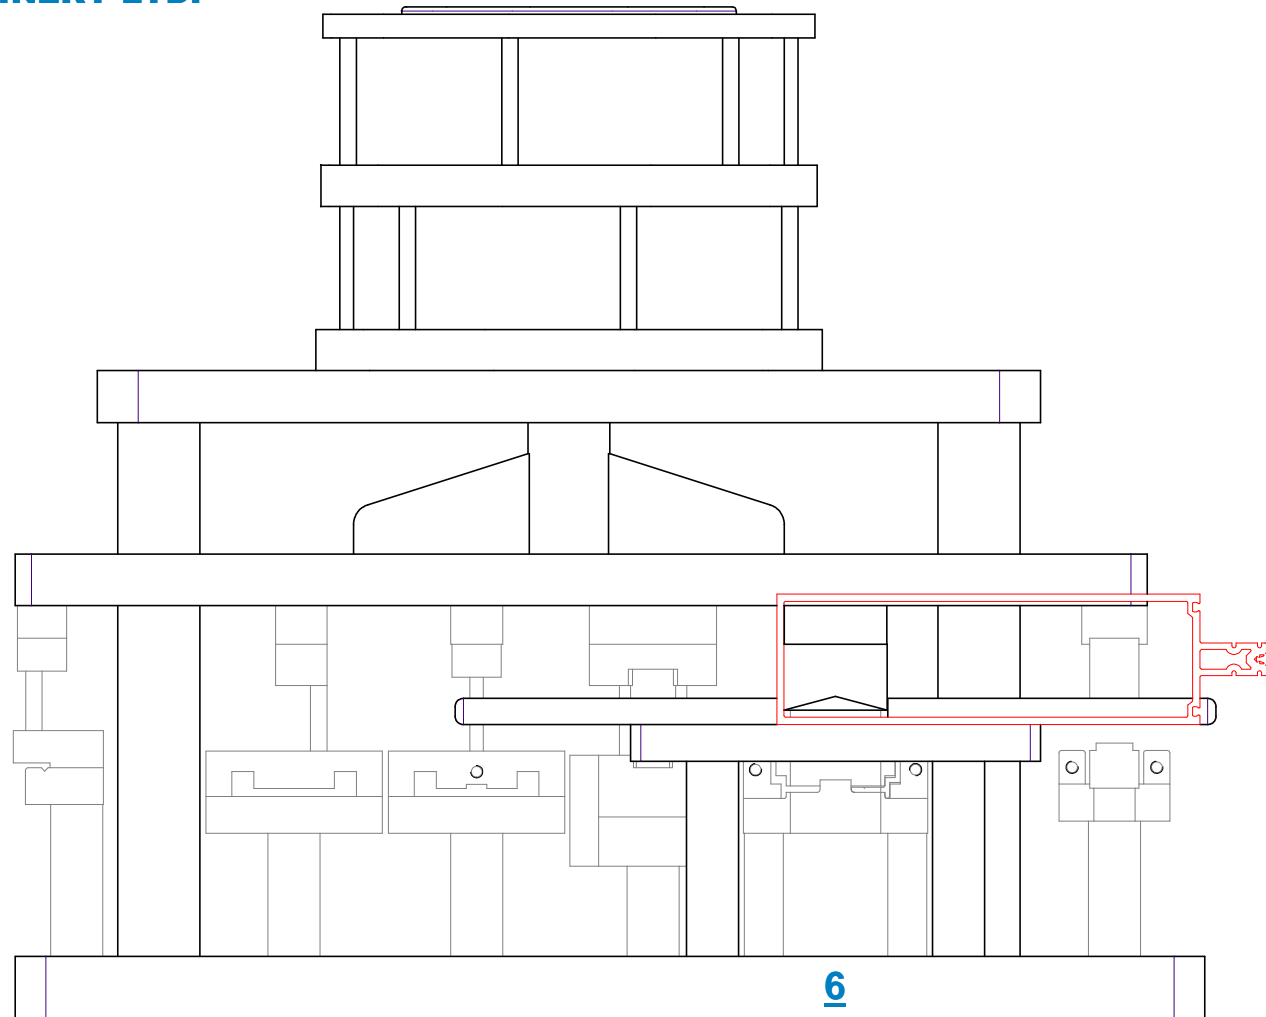

Pneumatic Press - Reliance series

Pneumatic Press - Reliance series

Pneumatic Press - Reliance series

No.	Profiles
1	WW-400,401,,402,403,410,500,501,502,503,510,800,801,802,810,2670,2672,3526 AW-420,424,426,430,520,524,526,530,
2	WW-162
3	WW-110 , W216
4a	W122
4b	W122
5	WW-162
6	WW-400 , 500 , 810 , 2672 - AW-424 , 426 , 524