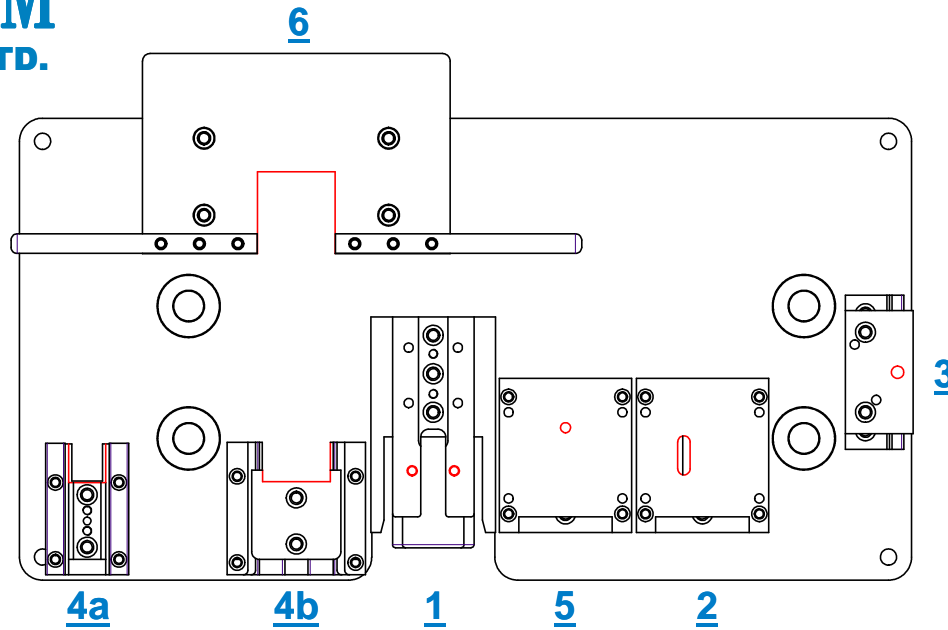

Pneumatic Press - Reliance series

Pneumatic Press - Reliance series

Pneumatic Press - Reliance series

No.	Profiles
1	WW-400,401,,402,403,410,500,501,502,503,510,800,801,802,810,2670,2672,3526 AW-420,424,426,430,520,524,526,530,
2	WW-162
3	WW-110 , W216
4a	W122
4b	W122
5	WW-162
6	WW-400 , 500 , 810 , 2672 - AW-424 , 426 , 524